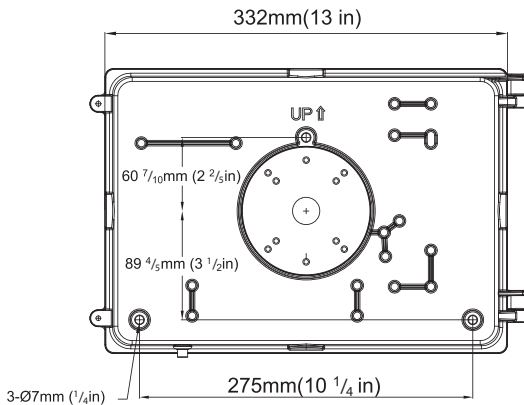

TWP1L Series

FIXTURE TYPE:
 PROJECT NAME:
 LOCATION:
 DATE:

TRADITIONAL WALL PACK

Dimensions

Specification

Size	14 1/4" L x 7 1/4" W x 9 1/4" H
Weight	6 lb
IP Rate	IP65
Color Temp	4000K-5000K
CRI	70
Input Voltage	120-277V / 347- 480V
Power Factor	90%
LED Lifespan	50,000 Hrs
Dimmable	Non Dimmable
Photocell	YES
Efficacy	Up to 120 lm/W
Warranty	5 Years
Ambient Operation Temperature	-40°C (-40°F)~40°C (104°F)

TWP1L Series

FIXTURE TYPE:
PROJECT NAME:
LOCATION:
DATE:

Features

- Rugged die cast aluminum housing and seals to housing gasket with stainless steel screws
- Dark bronze powder coat finish
- Polycarbonate optical lens with UV stabilizer
- 1/2 inch threaded hole for easier wire connections
- J box or surface mounting
- Compatible with internal photocell
- Standard DLC 5.1 Listed

Ordering Guide Example: TWP1L-90W-50K

SKU	Wattage	Color Temp	Voltage	¹ Finish	² Optional Accessories
TWP1L	90W 125W	40K = 4000K 50K = 5000K	Blank = 120-277V HV = 347-480V	Standard finish: Blank = Dark Bronze Premium finish: BK = Black WH = White	Blank = No accessories PC = Photocell (-WPPC)