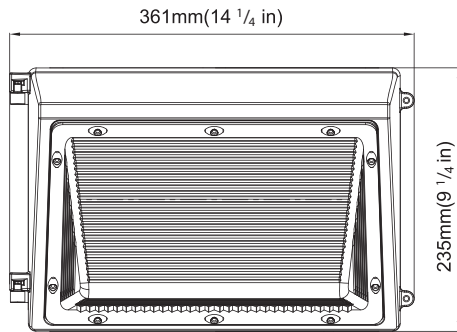

TWP1L Series

FIXTURE TYPE:
 PROJECT NAME:
 LOCATION:
 DATE:

TRADITIONAL WALL PACK

Dimensions

Specification

Size	14 1/4" L x 7 1/4" W x 9 1/4" H
Weight	6 lb
IP Rate	IP65
Color Temp	4000K-5000K
CRI	70
Input Voltage	120-277V / 347- 480V
Power Factor	90%
LED Lifespan	50,000 Hrs
Dimmable	Non Dimmable
Photocell	YES
Efficacy	Up to 120 lm/W
Warranty	5 Years
Ambient Operation Temperature	-40°C (-40°F)~40°C (104°F)

TWP1L Series

FIXTURE TYPE:
PROJECT NAME:
LOCATION:
DATE:

Features

- Rugged die cast aluminum housing and seals to housing gasket with stainless steel screws
- Dark bronze powder coat finish
- Polycarbonate optical lens with UV stabilizer
- 1/2 inch threaded hole for easier wire connections
- J box or surface mounting
- Compatible with internal photocell
- Standard DLC 5.1 Listed

Ordering Guide Example: TWP1L-90W-50K

SKU	Wattage	Color Temp	Voltage	¹ Finish	² Optional Accessories
TWP1L	90W 125W	40K = 4000K 50K = 5000K	Blank = 120-277V HV = 347-480V	Standard finish: Blank = Dark Bronze Premium finish: BK = Black WH = White	Blank = No accessories PC = Photocell (-WPPC)