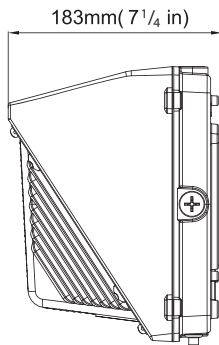

TWP1L Series

FIXTURE TYPE:
 PROJECT NAME:
 LOCATION:
 DATE:

TRADITIONAL WALL PACK

Dimensions

Specification

Size	14 1/4" L x 7 1/4" W x 9 1/4" H
Weight	6 lb
IP Rate	IP65
Color Temp	4000K-5000K
CRI	70
Input Voltage	120-277V / 347- 480V
Power Factor	90%
LED Lifespan	50,000 Hrs
Dimmable	Non Dimmable
Photocell	YES
Efficacy	Up to 120 lm/W
Warranty	5 Years
Ambient Operation Temperature	-40°C (-40°F)~40°C (104°F)

TWP1L Series

FIXTURE TYPE:
PROJECT NAME:
LOCATION:
DATE:

Features

- Rugged die cast aluminum housing and seals to housing gasket with stainless steel screws
- Dark bronze powder coat finish
- Polycarbonate optical lens with UV stabilizer
- 1/2 inch threaded hole for easier wire connections
- J box or surface mounting
- Compatible with internal photocell
- Standard DLC 5.1 Listed

Ordering Guide Example: TWP1L-90W-50K

SKU	Wattage	Color Temp	Voltage	¹ Finish	² Optional Accessories
TWP1L	90W 125W	40K = 4000K 50K = 5000K	Blank = 120-277V HV = 347-480V	Standard finish: Blank = Dark Bronze Premium finish: BK = Black WH = White	Blank = No accessories PC = Photocell (-WPPC)