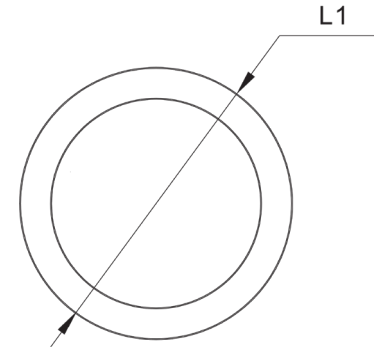

DD4 Series

3CCT Disk Downlight

Fixture Type:

Project Name:

Location:

Date:

Features

- 4"/6" LED disk downlight
- Cold rolled steel housing with durable polycarbonate lens
- 3CCT Color temperature selectable 30/40/50K
- Triac dimming
- Easy surface mount installation

Dimensions

	10W	15W
L1	6"	14"
L2	0.98"	0.98"

Product Performance Standard

Size	4"/6"	Power Factor	90%
Weight	4lb	Life Span	50,000 Hrs
Mounting	Surface mount	Dimmable	Triac dimmable
Color Temp	3CCT	Efficacy	up to 80 lm/W
CRI	80	Warranty	5 Years
Input Voltage	120V	Ambient Operation Temperature	-15°C (-4°F) ~ 40° (104°F)

Ordering Guide

Example: DD4 15W6IN 3CCT

Fixture Type	Size & Wattage	Color Temp.	Voltage	Finish
DD4	10W4IN = 10Watt4Inch 15W6IN = 15Watt6Inch	3CCT = 30/40/50K (Color Temperature Adjustable)	Blank = 120V	Blank = White