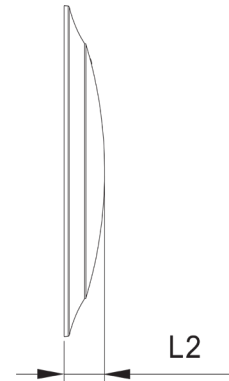

DD4 Series

3CCT Disk Downlight

Fixture Type:

Project Name:

Location:

Date:

Features

- 4"/6" LED disk downlight
- Cold rolled steel housing with durable polycarbonate lens
- 3CCT Color temperature selectable 30/40/50K
- Triac dimming
- Easy surface mount installation

Dimensions

	10W	15W
L1	6"	14"
L2	0.98"	0.98"

Product Performance Standard

Size	4"/6"	Power Factor	90%
Weight	4lb	Life Span	50,000 Hrs
Mounting	Surface mount	Dimmable	Triac dimmable
Color Temp	3CCT	Efficacy	up to 80 lm/W
CRI	80	Warranty	5 Years
Input Voltage	120V	Ambient Operation Temperature	-15°C (-4°F) ~ 40° (104°F)

Ordering Guide

Example: DD4 15W6IN 3CCT

Fixture Type	Size & Wattage	Color Temp.	Voltage	Finish
DD4	10W4IN = 10Watt4Inch 15W6IN = 15Watt6Inch	3CCT = 30/40/50K (Color Temperature Adjustable)	Blank = 120V	Blank = White

Exploded View