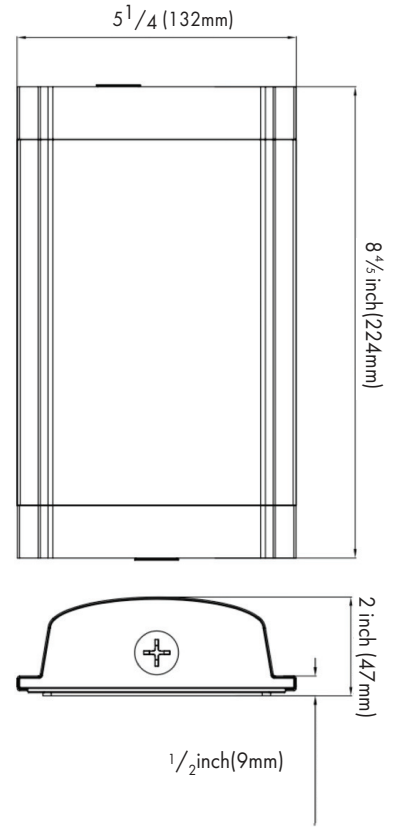

Dimension

Product Performance Standard

Size	8 ⁴ / ₅ "L X 5 ¹ / ₄ "W X 2"H	Power Factor	≥90%
Weight	1 lb	LED Lifespan	50,000 Hrs
IP Rate	IP65	Dimmable	Non Dimmable
Color Temp	3000K/5000K	Photocell	YES
CRI	80	Warranty	5 Years
Input Voltage	120-277V	Ambient Operation Temperature	-40C° (-40°F) ~40C° (104°F)

Ordering Guide Example: LEDSWM 10W 40K

Fixture Type	Wattage	Color Temp.	Voltage	Finish	Optional Accessories
LEDSWM	10W 15W	30K=3000K 50K=5000K	Blank = 120-277V	Blank = Dark Bronze	Blank =Without Accessories PC = Photocell (-WPPC) FRAME-SWM-DB (Dark Bronzed Trim) FRAME-SWM-BN (Brushed Nickle Trim) STRIPTRIM-SWM-BK STRIPTRIM-SWM-WH STRIPTRIM-SWM-BN