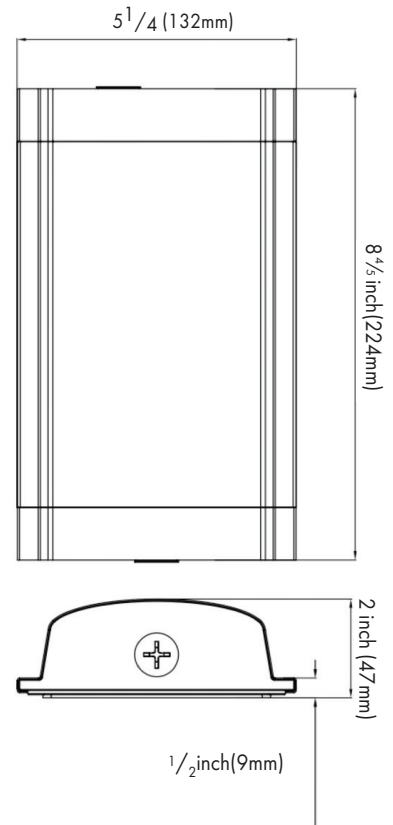

Dimension

Product Performance Standard

Size	8 ⁴ / ₅ "L X 5 ¹ / ₄ "W X 2"H	Power Factor	≥90%
Weight	1 lb	LED Lifespan	50,000 Hrs
IP Rate	IP65	Dimmable	Non Dimmable
Color Temp	3000K/5000K	Photocell	YES
CRI	80	Warranty	5 Years
Input Voltage	120-277V	Ambient Operation Temperature	-40C° (-40°F) ~40C° (104°F)

Ordering Guide Example: LEDSWM 10W 40K

Fixture Type	Wattage	Color Temp.	Voltage	Finish	Optional Accessories
LEDSWM	10W 15W	30K=3000K 50K=5000K	Blank = 120-277V	Blank = Dark Bronze	Blank =Without Accessories PC = Photocell (-WPPC) FRAME-SWM-DB (Dark Bronzed Trim) FRAME-SWM-BN (Brushed Nickle Trim) STRIPTRIM-SWM-BK STRIPTRIM-SWM-WH STRIPTRIM-SWM-BN

Fixture Type:

Project Name:

Location:

Date:

Product Information

WATTAGE	3000K		5000K	
	LUMEN	EFFICACY	LUMEN	EFFICACY
10W	980lm	98lm/W	1000lm	100lm/W
15W	1470lm	98lm/W	1500lm	100lm/W

Optional Accessories

Internal Photocell