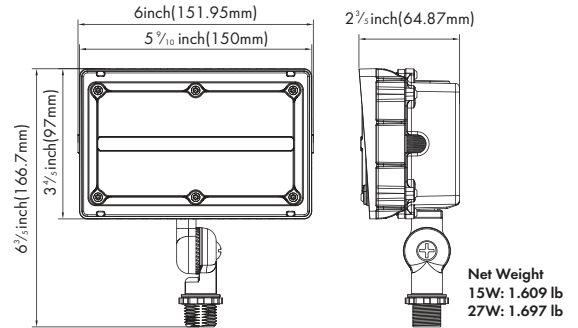

Trunnion Mount

-SKU: TM