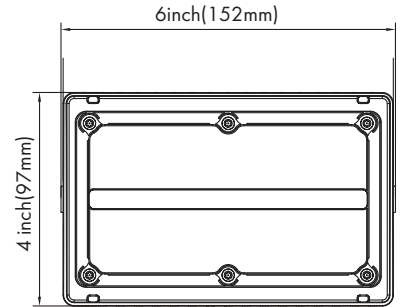

Fixture Type:

Project Name:

Location:

Date:

Features

- Small LED flood light with 7Hx6V NEMA distributions
- Rugged die-cast aluminum housing
- Vented housing separated LEDs module from driver, maximizing fixture lifespan and performance
- Door frame seals to housing with a continuous extruded silicone gasket
- Knuckle or trunnion mount option
- Compatible with photocell

Dimension

Product Performance Standard

Size	4" L X 6" W X 2 1/4" H	Power Factor	90%
Weight	2 lb	LED Lifespan	50,000 Hrs
IP Rate	IP65	Dimmable	Non Dimmable
Color Temp	4000K-5000K	NEMA Type	7H*6V
CRI	70	Warranty	5 Years
Input Voltage	120-277V	Ambient Operation Temperature	-40C° (-40°F) ~40C° (104°F)

Ordering Guide Example: LEDSFL 15W 40K

Fixture Type	Wattage	Color Temp.	Voltage	Finish	Mounting	Optional Accessories
LEDSFL	15W 27W	40K=4000K 50K=5000K	Blank = 120-277V	Standard finish: Blank = Dark Bronze ¹Premium finish: BK = Black WH = White	TM = Trunnion KN = Knuckle	Blank = No Accessories PC = Photocell (-WPPC)