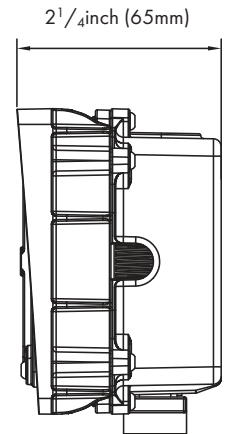

Fixture Type:

Project Name:

Location:

Date:

Features

- Small LED flood light with 7Hx6V NEMA distributions
- Rugged die-cast aluminum housing
- Vented housing separated LEDs module from driver, maximizing fixture lifespan and performance
- Door frame seals to housing with a continuous extruded silicone gasket
- Knuckle or trunnion mount option
- Compatible with photocell

Dimension

Product Performance Standard

Size	4" L X 6" W X 2 1/4" H	Power Factor	90%
Weight	2 lb	LED Lifespan	50,000 Hrs
IP Rate	IP65	Dimmable	Non Dimmable
Color Temp	4000K-5000K	NEMA Type	7H*6V
CRI	70	Warranty	5 Years
Input Voltage	120-277V	Ambient Operation Temperature	-40C° (-40°F) ~40C° (104°F)

Ordering Guide Example: LEDSFL 15W 40K

Fixture Type	Wattage	Color Temp.	Voltage	Finish	Mounting	Optional Accessories
LEDSFL	15W 27W	40K=4000K 50K=5000K	Blank = 120-277V	Standard finish: Blank = Dark Bronze ¹Premium finish: BK = Black WH = White	TM = Trunnion KN = Knuckle	Blank = No Accessories PC = Photocell (-WPPC)