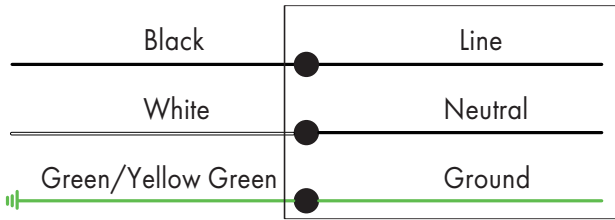

Fixture Type:

Project Name:

Location:

Date:

Wiring Diagram

CORD/ SUPPLY WIRING

LUMINAIRE

Scan the QR code or visit www.lironlighting.com/product/ledsfl for the complete luminaire installation guide.

Note: