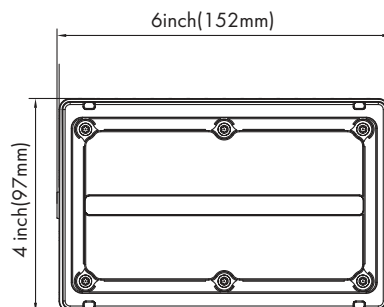

## Product Performance Standard

<b>Size</b>	4" L X 6" W X 2 1/4" H	<b>Power Factor</b>	90%
<b>Weight</b>	2 lb	<b>LED Lifespan</b>	50,000 Hrs
<b>IP Rate</b>	IP65	<b>Dimmable</b>	Non Dimmable
<b>Color Temp</b>	4000K-5000K	<b>NEMA Type</b>	7H*6V
<b>CRI</b>	70	<b>Warranty</b>	5 Years
<b>Input Voltage</b>	120-277V	<b>Ambient Operation Temperature</b>	-40C° (-40°F) ~40C° (104°F)

## Dimension