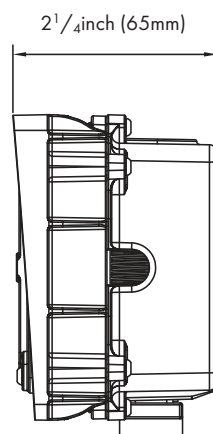

## Features

- Small LED flood light with 7H\*6V NEMA distributions
- Rugged die-cast aluminum housing
- Vented housing separated LEDs module from driver, maximizing fixture lifespan and performance
- Door frame seals to housing with a continuous extruded silicone gasket
- Knuckle or trunnion mount option
- Compatible with photocell

## Product Performance Standard

<b>Size</b>	4" L X 6" W X 2 1/4" H	<b>Power Factor</b>	90%
<b>Weight</b>	2 lb	<b>LED Lifespan</b>	50,000 Hrs
<b>IP Rate</b>	IP65	<b>Dimmable</b>	Non Dimmable
<b>Color Temp</b>	4000K-5000K	<b>NEMA Type</b>	7H*6V
<b>CRI</b>	70	<b>Warranty</b>	5 Years
<b>Input Voltage</b>	120-277V	<b>Ambient Operation Temperature</b>	-40C° (-40°F) ~40C° (104°F)

## Dimension