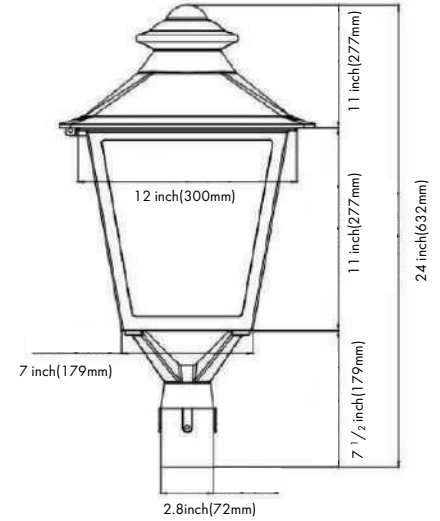

Fixture Type:

Project Name:

Location:

Date:

Features

- Traditional style LED Post Top
- Die cast aluminum housing
- Forest lenses
- Black polyester powder coat finish
- CCT adjustable 3000K/4000K/5000K
- 0-10V dimming driver
- Standard 2-³/₈" tenon, add-on accessories 3" tenon available
- Compatible with motion sensor and photocell

Dimension

Product Performance Standard

Size	24"L X 11" W X 7" H	Power Factor	≥90%
Weight	20 lb	LED Lifespan	50,000 Hrs
IP Rate	IP65	Dimmable	0-10V Dimming
Color Temp	3CCT	THD	<20%
CRI	70	Warranty	5 Years
Input Voltage	120-277V	Ambient Operation Temperature	-40C° (-40°F) ~40C° (104°F)

3 Inch Tenon Adapter

- SKU: PKBRK-3RDAP
- For use with Round, non-tapered steel and aluminum poles.
- Furnished with three 3/8" hex head stainless-steel bolts.
- Vertical tenon measures 2-3/8" O.D. Fixtures mounted to this bracket can be adjusted both vertically and horizontally.