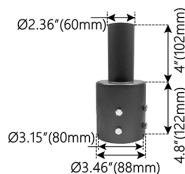

Dimension

Product Performance Standard

Size	24"L X 11" W X 7" H	Power Factor	≥90%
Weight	20 lb	LED Lifespan	50,000 Hrs
IP Rate	IP65	Dimmable	0-10V Dimming
Color Temp	3CCT	THD	<20%
CRI	70	Warranty	5 Years
Input Voltage	120-277V	Ambient Operation Temperature	-40C° (-40°F) ~40C° (104°F)

Optional Accessories

Photocell Included

- SKU: ALPC
- 3 PIN twist lock photocell is field installed or pre-installed by request.

PIR - Motion Sensor

- SKU: BL-PIR-INT
- Internal PIR Motion Sensor is field installed or pre-installed by request.

3 Inch Tenon Adapter

- SKU: PKBRK-3RDAP
- For use with Round, non-tapered steel and aluminum poles.
- Furnished with three 3/8" hex head stainless-steel bolts.
- Vertical tenon measures 2-3/8" O.D. Fixtures mounted to this bracket can be adjusted both vertically and horizontally.