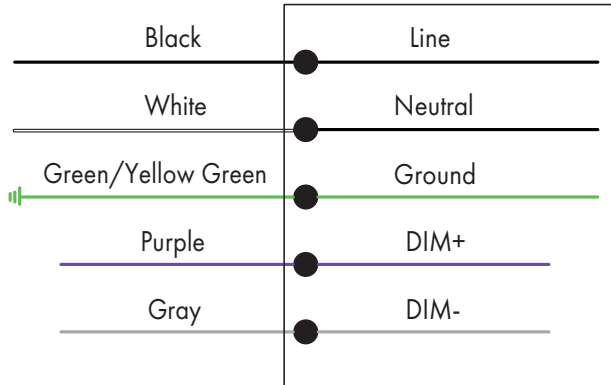

Fixture Type:

Project Name:

Location:

Date:

Product Information

3000K			4000K		5000K	
WATTAGE	LUMEN	EFFICACY	LUMEN	EFFICACY	LUMEN	EFFICACY
30W	3400lm	113lm/W	3500lm	114lm/W	3600lm	115lm/W
60W	7000lm	116lm/W	7100lm	117lm/W	7200lm	118lm/W

Optional Accessories

Photocell Included

- -SKU: ALPC
- -3 PIN twist lock photocell is field installed or pre-installed by request.

PIR - Motion Sensor

- -SKU: BL-PIR-INT
- -Internal PIR Motion Sensor is field installed or pre-installed by request.

3 Inch Tenon Adapter

- -SKU: PKBRK-3RDAP
- For use with Round, non-tapered steel and aluminum poles.
- Furnished with three 3/8" hex head stainless-steel bolts.
- Vertical tenon measures 2-3/8" O.D. Fixtures mounted to this bracket can be adjusted both vertically and horizontally.

For the accessories detail, please visit www.lironlighting.com/product_categories/add-on-accessories

Fixture Type:

Project Name:

Location:

Date:

Wiring Diagram

CORD/ SUPPLY WIRING

LUMINAIRE

Scan the QR code or visit
www.lironlighting.com/products/ledppst
for the complete luminaire installation guide

Note: