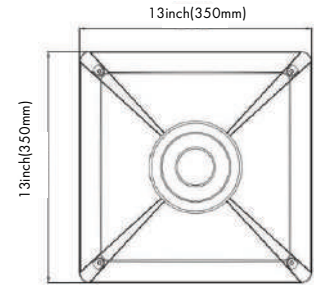

Fixture Type:

Project Name:

Location:

Date:

Features

- Traditional style LED Post Top
- Die cast aluminum housing
- Forest lenses
- Black polyester powder coat finish
- CCT adjustable 3000K/4000K/5000K
- 0-10V dimming driver
- Standard 2-³/₈" tenon, add-on accessories 3" tenon available
- Compatible with motion sensor and photocell

Dimension

Product Performance Standard

Size	24"L X 11" W X 7" H	Power Factor	≥90%
Weight	20 lb	LED Lifespan	50,000 Hrs
IP Rate	IP65	Dimmable	0-10V Dimming
Color Temp	3CCT	THD	<20%
CRI	70	Warranty	5 Years
Input Voltage	120-277V	Ambient Operation Temperature	-40C° (-40°F) ~40C° (104°F)

3 Inch Tenon Adapter

- SKU: PKBRK-3RDAP
- For use with Round, non-tapered steel and aluminum poles.
- Furnished with three 3/8" hex head stainless-steel bolts.
- Vertical tenon measures 2-3/8" O.D. Fixtures mounted to this bracket can be adjusted both vertically and horizontally.