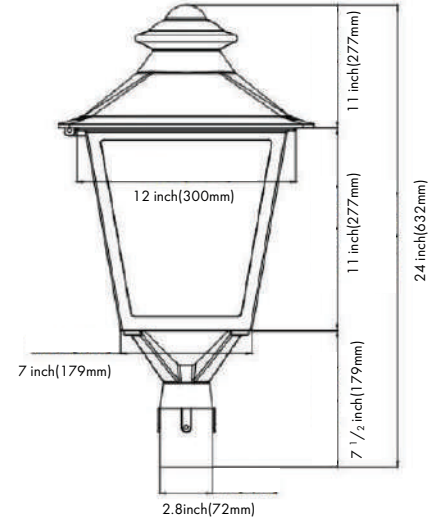

## Dimension

## Product Performance Standard

<b>Size</b>	24"L X 11" W X 7" H	<b>Power Factor</b>	≥90%
<b>Weight</b>	20 lb	<b>LED Lifespan</b>	50,000 Hrs
<b>IP Rate</b>	IP65	<b>Dimmable</b>	0-10V Dimming
<b>Color Temp</b>	3CCT	<b>THD</b>	<20%
<b>CRI</b>	70	<b>Warranty</b>	5 Years
<b>Input Voltage</b>	120-277V	<b>Ambient Operation Temperature</b>	-40C° (-40°F) ~40C° (104°F)