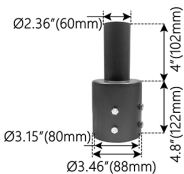

## Dimension

## Product Performance Standard

<b>Size</b>	24"L X 11" W X 7" H	<b>Power Factor</b>	≥90%
<b>Weight</b>	20 lb	<b>LED Lifespan</b>	50,000 Hrs
<b>IP Rate</b>	IP65	<b>Dimmable</b>	0-10V Dimming
<b>Color Temp</b>	3CCT	<b>THD</b>	<20%
<b>CRI</b>	70	<b>Warranty</b>	5 Years
<b>Input Voltage</b>	120-277V	<b>Ambient Operation Temperature</b>	-40C° (-40°F) ~40C° (104°F)

## Optional Accessories

### 3 Inch Tenon Adapter

-SKU: PKBRK-3RDAP  
For use with Round, non-tapered steel and aluminum poles.  
Furnished with three 3/8" hex head stainless-steel bolts.  
Vertical tenon measures 2-3/8" O.D. Fixtures mounted to this bracket can be adjusted both vertically and horizontally.