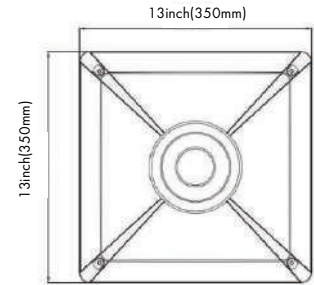

## Dimension

## Product Performance Standard

<b>Size</b>	24"L X 11" W X 7" H	<b>Power Factor</b>	≥90%
<b>Weight</b>	20 lb	<b>LED Lifespan</b>	50,000 Hrs
<b>IP Rate</b>	IP65	<b>Dimmable</b>	0-10V Dimming
<b>Color Temp</b>	3CCT	<b>THD</b>	<20%
<b>CRI</b>	70	<b>Warranty</b>	5 Years
<b>Input Voltage</b>	120-277V	<b>Ambient Operation Temperature</b>	-40C° (-40°F) ~40C° (104°F)