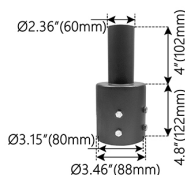

## Dimension

## Product Performance Standard

<b>Size</b>	24"L X 11" W X 7" H	<b>Power Factor</b>	≥90%
<b>Weight</b>	20 lb	<b>LED Lifespan</b>	50,000 Hrs
<b>IP Rate</b>	IP65	<b>Dimmable</b>	0-10V Dimming
<b>Color Temp</b>	3CCT	<b>THD</b>	<20%
<b>CRI</b>	70	<b>Warranty</b>	5 Years
<b>Input Voltage</b>	120-277V	<b>Ambient Operation Temperature</b>	-40C° (-40°F) ~40C° (104°F)

## Optional Accessories

### 3 Inch Tenon Adapter

-SKU: PKBRK-3RDAP  
For use with Round, non-tapered steel and aluminum poles.  
Furnished with three 3/8" hex head stainless-steel bolts.  
Vertical tenon measures 2-3/8" O.D. Fixtures mounted to this bracket can be adjusted both vertically and horizontally.