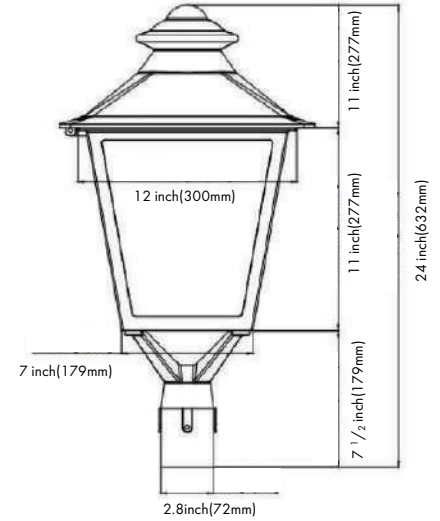

## Dimension

## Product Performance Standard

<b>Size</b>	24"L X 11" W X 7" H	<b>Power Factor</b>	≥90%
<b>Weight</b>	20 lb	<b>LED Lifespan</b>	50,000 Hrs
<b>IP Rate</b>	IP65	<b>Dimmable</b>	0-10V Dimming
<b>Color Temp</b>	3CCT	<b>THD</b>	<20%
<b>CRI</b>	70	<b>Warranty</b>	5 Years
<b>Input Voltage</b>	120-277V	<b>Ambient Operation Temperature</b>	-40C° (-40°F) ~40C° (104°F)