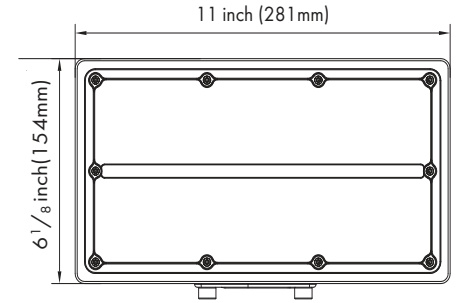

## Features

- Large LED flood light with 7Hx6V NEMA distributions
- 1-10V dimming driver
- Rugged die-cast aluminum housing
- Vented housing separated LEDs module from driver, maximizing fixture lifespan and performance
- Door frame seals to housing with a continuous extruded silicone gasket
- Slipfitter or trunnion mount
- Compatible with photocell

## Product Performance Standard

<b>Size</b>	6 1/8" L X 11" W X 5" H	<b>Power Factor</b>	≥90%
<b>Weight</b>	7 lb	<b>LED Lifespan</b>	50,000 Hrs
<b>IP Rate</b>	IP65	<b>Dimmable</b>	1-10V Dimmable
<b>Color Temp</b>	4000K-5000K	<b>Photometry</b>	7Hx6V
<b>CRI</b>	70	<b>Warranty</b>	5 Years
<b>Input Voltage</b>	120-277V/347-480V	<b>Ambient Operation Temperature</b>	-40C° (-40°F) ~40C° (104°F)

## Dimension