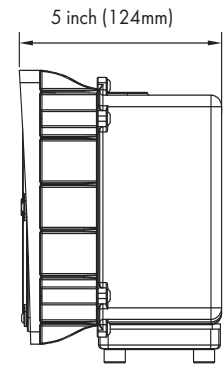

## Features

- Large LED flood light with 7Hx6V NEMA distributions
- 1-10V dimming driver
- Rugged die-cast aluminum housing
- Vented housing separated LEDs module from driver, maximizing fixture lifespan and performance
- Door frame seals to housing with a continuous extruded silicone gasket
- Slipfitter or trunnion mount
- Compatible with photocell

## Product Performance Standard

<b>Size</b>	6 1/8" L X 11" W X 5" H	<b>Power Factor</b>	≥90%
<b>Weight</b>	7 lb	<b>LED Lifespan</b>	50,000 Hrs
<b>IP Rate</b>	IP65	<b>Dimmable</b>	1-10V Dimmable
<b>Color Temp</b>	4000K-5000K	<b>Photometry</b>	7Hx6V
<b>CRI</b>	70	<b>Warranty</b>	5 Years
<b>Input Voltage</b>	120-277V/347-480V	<b>Ambient Operation Temperature</b>	-40C° (-40°F) ~40C° (104°F)

## Dimension