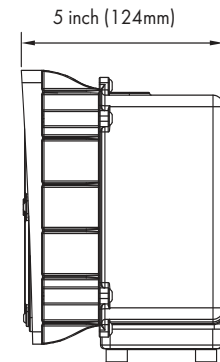

## Product Performance Standard

<b>Size</b>	6 1/8" LX 11" WX 5" H	<b>Power Factor</b>	≥90%
<b>Weight</b>	7 lb	<b>LED Lifespan</b>	50,000 Hrs
<b>IP Rate</b>	IP65	<b>Dimmable</b>	1-10V Dimmable
<b>Color Temp</b>	4000K-5000K	<b>Photometry</b>	7H*6V
<b>CRI</b>	70	<b>Warranty</b>	5 Years
<b>Input Voltage</b>	120-277V/347-480V	<b>Ambient Operation Temperature</b>	-40C° (-40°F) ~40C° (104°F)

## Dimension