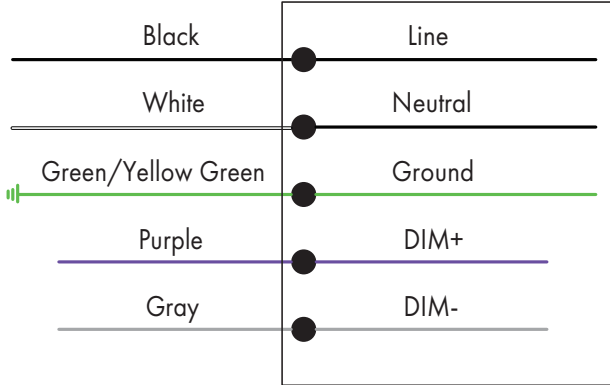

Fixture Type:
Project Name:
Location:
Date:

Wiring Diagram

CORD/ SUPPLY WIRING

LUMINAIRE

Scan the QR code or visit www.lironlighting.com/product/ledfl for the complete luminaire installation guide.

Note: