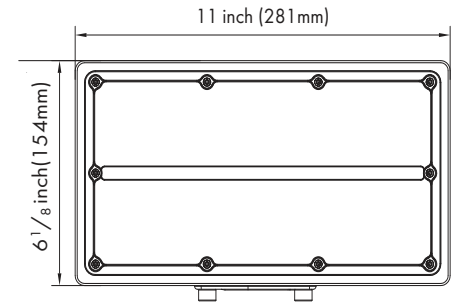

## Features

- Large LED flood light with 7H\*6V NEMA distributions
- 1-10V dimming driver
- Rugged die-cast aluminum housing
- Vented housing separated LEDs module from driver, maximizing fixture lifespan and performance
- Door frame seals to housing with a continuous extruded silicone gasket
- Slipfitter or trunnion mount option
- Compatible with photocell

## Product Performance Standard

<b>Size</b>	6 1/8" LX 11" WX 5" H	<b>Power Factor</b>	≥90%
<b>Weight</b>	7 lb	<b>LED Lifespan</b>	50,000 Hrs
<b>IP Rate</b>	IP65	<b>Dimmable</b>	1-10V Dimmable
<b>Color Temp</b>	4000K-5000K	<b>Photometry</b>	7H*6V
<b>CRI</b>	70	<b>Warranty</b>	5 Years
<b>Input Voltage</b>	120-277V/347-480V	<b>Ambient Operation Temperature</b>	-40C° (-40°F) ~40C° (104°F)

## Dimension