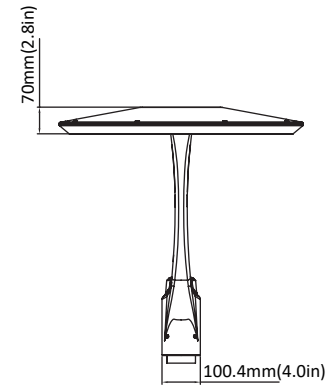

## Features

- Architectural double arm post top
- Rugged die-cast aluminum housing
- Dark bronze powder coat finish with polycarbonate lens
- Wattage selectable from 45W to 130W with efficacy of up to 122 lm/W
- CCT adjustable 3000K/4000K/5000K
- Zero up light and low glare at angles
- Easy installation on 2-3/8" or 3" diameter round pole
- Universal input voltage 120-277V

## Dimensions

## Product Performance Standard

Size	25"x24"x2.8"	Power Factor	90%
Weight	5lb	Life Span	50,000 Hrs
IP Rate	IP65	Dimmable	1-10V Dimmable
Color Temp	3CCT 30/40/50K	Efficacy	Up to 122 lm/W
CRI	80	Warranty	5 Years
Input Voltage	120-277V	Ambient Operation Temperature	-40C° (-40°F) ~ 40° (104°F)