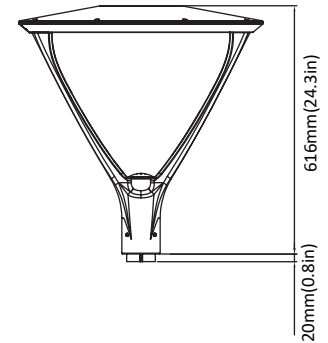

# PST2 Series

Architectural Post Top Light

Fixture Type:

Project Name:

Location:

Date:

## Features

- Architectural double arm post top
- Rugged die-cast aluminum housing
- Dark bronze powder coat finish with polycarbonate lens
- Wattage selectable from 45W to 130W with efficacy of up to 122 lm/W
- CCT adjustable 3000K/4000K/5000K
- Zero up light and low glare at angles
- Easy installation on 2-3/8" or 3" diameter round pole
- Universal input voltage 120-277V

## Dimensions

## Product Performance Standard

Size	25"x24"x2.8"	Power Factor	90%
Weight	5lb	Life Span	50,000 Hrs
IP Rate	IP65	Dimmable	1-10V Dimmable
Color Temp	3CCT 30/40/50K	Efficacy	Up to 122 lm/W
CRI	80	Warranty	5 Years
Input Voltage	120-277V	Ambient Operation Temperature	-40C° (-40°F) ~ 40° (104°F)