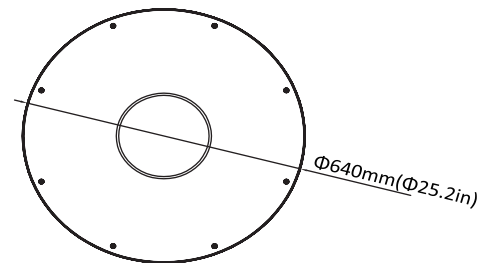

## Features

- Architectural double arm post top
- Rugged die-cast aluminum housing
- Dark bronze powder coat finish with polycarbonate lens
- Wattage selectable from 45W to 130W with efficacy of up to 122 lm/W
- CCT adjustable 3000K/4000K/5000K
- Zero up light and low glare at angles
- Easy installation on 2-3/8" or 3" diameter round pole
- Universal input voltage 120-277V

## Dimensions

## Product Performance Standard

Size	25"x24"x2.8"	Power Factor	90%
Weight	5lb	Life Span	50,000 Hrs
IP Rate	IP65	Dimmable	1-10V Dimmable
Color Temp	3CCT 30/40/50K	Efficacy	Up to 122 lm/W
CRI	80	Warranty	5 Years
Input Voltage	120-277V	Ambient Operation Temperature	-40C° (-40°F) ~ 40° (104°F)