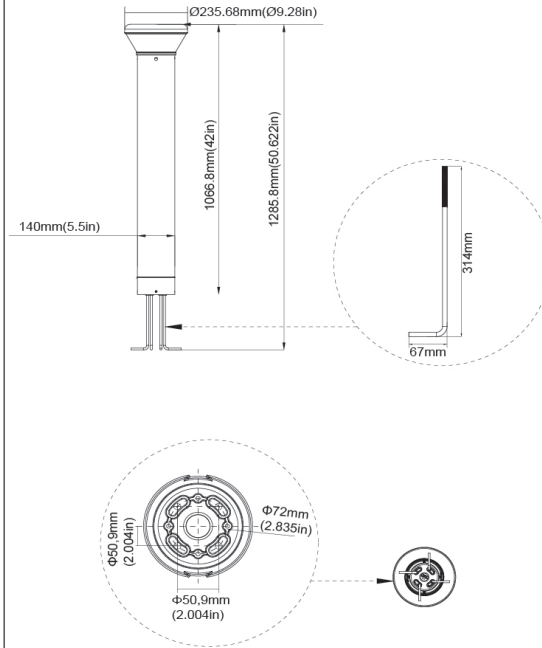

BLR2 Series

Wattage & 3CCT Selectable Bollard

Fixture Type:

Project Name:

Location:

Date:

Features

- Durable die cast aluminum housing
- Dark bronze polyester powder coat finish
- Annular diffuser provide glow soft light around
- Wattage selectable from 10W to 26W with efficacy of up to 119 lm/W
- 3CCT adjustable 3000K/4000K/5000K
- 360 degrees surround illumination with 80 CRI
- Optional emergency battery available

Switch for wattage & 3CCT selectable

Dimensions

Product Performance Standard

Size	42in x 5.5in	Power Factor	90%
Weight	12lb	Life Span	50,000 Hrs
IP Rate	IP65	Dimmable	1-10V Dimmable
Color Temp	3CCT 30/40/50K	Efficacy	Up to 122 lm/W
CRI	80	Warranty	5 Years
Input Voltage	120-277V	Ambient Operation Temperature	-40C° (-40°F) ~ 40° (113°F)

Ordering Guide

Example: BLR2-UW3CCT

Note: 1.Premium finish incur an additional cost. Contact factory for MOQ and availability.

BLR2 Series

Wattage & 3CCT Selectable Bollard

Fixture Type:

Project Name:

Location: