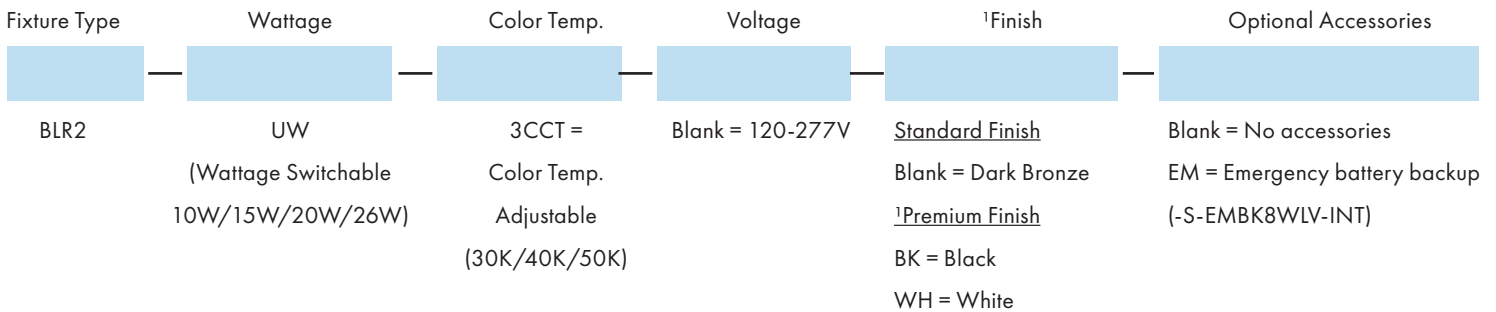

BLR2 Series

Wattage & 3CCT Selectable Bollard

Fixture Type:

Project Name:

Location:

Date:

Features

- Durable die cast aluminum housing
- Dark bronze polyester powder coat finish
- Annular diffuser provide glow soft light around
- Wattage selectable from 10W to 26W with efficacy of up to 119 lm/W
- 3CCT adjustable 3000K/4000K/5000K
- 360 degrees surround illumination with 80 CRI
- Optional emergency battery available

Switch for wattage & 3CCT selectable

Dimensions

Product Performance Standard

Size	42in x 5.5in	Power Factor	90%
Weight	12lb	Life Span	50,000 Hrs
IP Rate	IP65	Dimmable	1-10V Dimmable
Color Temp	3CCT 30/40/50K	Efficacy	Up to 122 lm/W
CRI	80	Warranty	5 Years
Input Voltage	120-277V	Ambient Operation Temperature	-40C° (-40°F) ~ 40° (113°F)

Ordering Guide

Example: BLR2-UW3CCT

Note: 1.Premium finish incur an additional cost. Contact factory for MOQ and availability.

BLR2 Series

Wattage & 3CCT Selectable Bollard

Fixture Type:

Project Name:

Location: