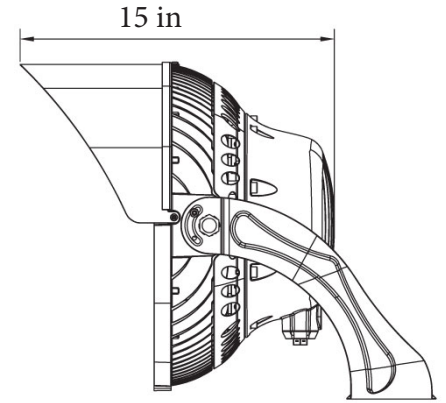

Dimensions

Product Performance Standard

Size	15 x 20 x 16 inch	Power Factor	90%
Weight	45 lb	Life Span	50,000 Hrs
IP Rate	IP65	Dimmable	1-10V Dimmable
Color Temp	4000K/5000K	Efficacy	Up to 146 lm/W
CRI	70	Warranty	10 Years
Input Voltage	200-480V	Ambient Operation Temperature	-40C° (-40°F) ~ 55C° (131°F)