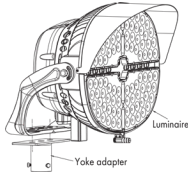

LEDSPL Series

LED Sport Light

Fixture Type:

Project Name

Location:

Date:

Product Information

		4000K		5000K	
WATTAGE	EPA	LUMEN	EFFICACY	LUMEN	EFFICACY
505W	1.8911	68,690lm	138 lm/W	70,000lm	139 lm/W
600W	1.8911	82,000lm	137lm/W	82,000lm	137lm/W

Optional Accessories

Yoke Adaptor

- SKU: SPL-TRSPA
- Provided to apply the fixture on a 2 3/8" tenon for easy installation.