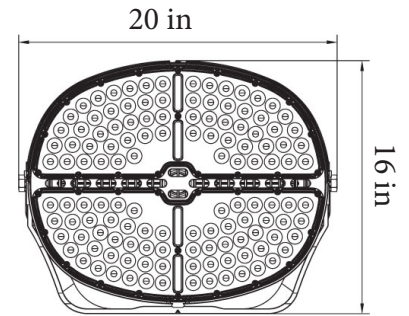

LEDSPL Series

LED Sport Light

Fixture Type:

Project Name

Location:

Date:

Features

- Heavy duty die-cast aluminum housing with UV stabilized polyester powder paint finish
- Dynamic thermal management design that maximizes heat dissipation
- Built in surge suppression
- NEMA 4HX4V distribution
- 0-10V dimming driver
- Low glare shields and laser aiming included
- Adjustable trunnion mount
- Optional 2 3/8" Yoke mount adaptor

Dimensions

Product Performance Standard

Size	15 x 20 x 16 inch	Power Factor	90%
Weight	45 lb	Life Span	50,000 Hrs
IP Rate	IP65	Dimmable	1-10V Dimmable
Color Temp	4000K/5000K	Efficacy	Up to 146 lm/W
CRI	70	Warranty	10 Years
Input Voltage	200-480V	Ambient Operation Temperature	-40C° (-40°F) ~ 55C° (131°F)

Ordering Guide

Example: LEDSPL-505W50K-200-480V

Fixture Type

Wattage

Color Temp.

Voltage

Optional Accessories

LEDSPL

- SKU: SPL-TRSPA
- Provided to apply the fixture on a 2 3/8" tenon for easy installation.