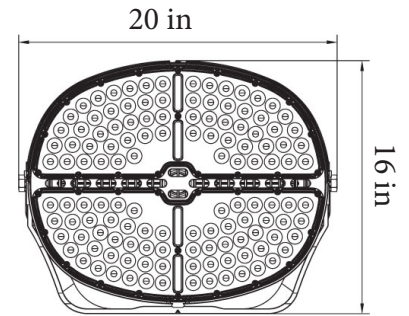

## Dimensions

## Product Performance Standard

Size	15 x 20 x 16 inch	Power Factor	90%
Weight	45 lb	Life Span	50,000 Hrs
IP Rate	IP65	Dimmable	1-10V Dimmable
Color Temp	4000K/5000K	Efficacy	Up to 146 lm/W
CRI	70	Warranty	10 Years
Input Voltage	200-480V	Ambient Operation Temperature	-40C° (-40°F) ~ 55C° (131°F)