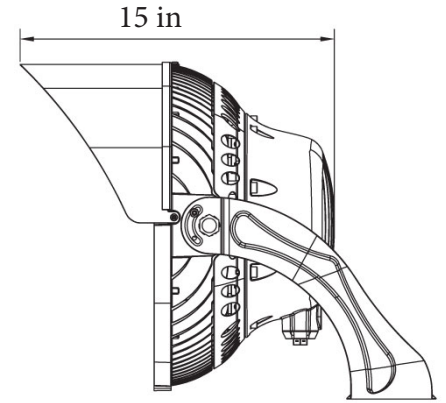

## Dimensions

## Product Performance Standard

Size	15 x 20 x 16 inch	Power Factor	90%
Weight	45 lb	Life Span	50,000 Hrs
IP Rate	IP65	Dimmable	1-10V Dimmable
Color Temp	4000K/5000K	Efficacy	Up to 146 lm/W
CRI	70	Warranty	10 Years
Input Voltage	200-480V	Ambient Operation Temperature	-40C° (-40°F) ~ 55C° (131°F)