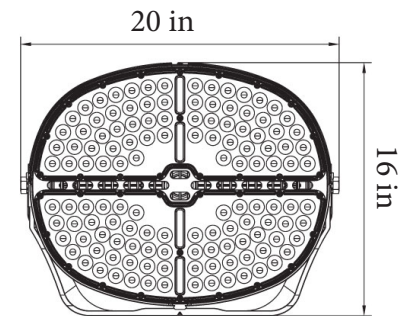

## Dimensions

## Product Performance Standard

<b>Size</b>	15 x 20 x 16 inch	<b>Power Factor</b>	90%
<b>Weight</b>	45 lb	<b>Life Span</b>	50,000 Hrs
<b>IP Rate</b>	IP65	<b>Dimmable</b>	1-10V Dimmable
<b>Color Temp</b>	4000K/5000K	<b>Efficacy</b>	Up to 146 lm/W
<b>CRI</b>	70	<b>Warranty</b>	10 Years
<b>Input Voltage</b>	100-277V/277-480V	<b>Ambient Operation Temperature</b>	-40C° (-40°F) ~ 55C° (131°F)

HV = 277-480V

SPL-TRSPA = Yoke Mount

600W

Adaptor