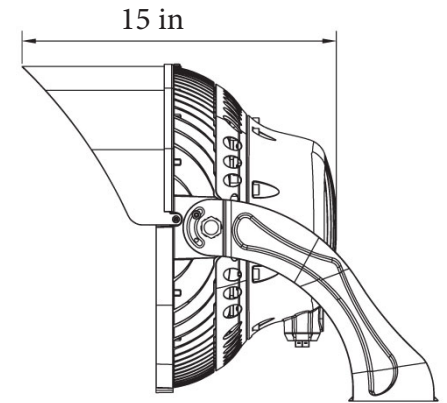

## Dimensions

## Product Performance Standard

<b>Size</b>	15 x 20 x 16 inch	<b>Power Factor</b>	90%
<b>Weight</b>	45 lb	<b>Life Span</b>	50,000 Hrs
<b>IP Rate</b>	IP65	<b>Dimmable</b>	1-10V Dimmable
<b>Color Temp</b>	4000K/5000K	<b>Efficacy</b>	Up to 146 lm/W
<b>CRI</b>	70	<b>Warranty</b>	10 Years
<b>Input Voltage</b>	100-277V/277-480V	<b>Ambient Operation Temperature</b>	-40C° (-40°F) ~ 55C° (131°F)