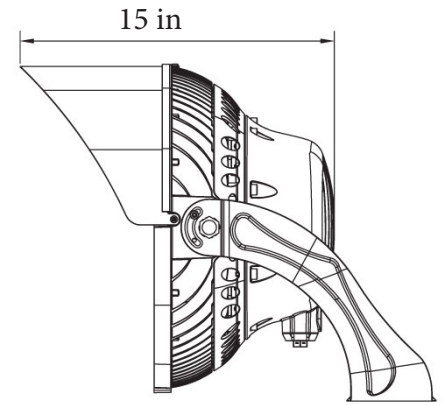

LEDSPL Series

LED Sport Light

Fixture Type:

Project Name

Location:

Date:

Features

- Heavy duty die-cast aluminum housing with UV stabilized polyester powder paint finish.
- Dynamic thermal management design that maximizes heat dissipation.
- Built in surge suppression with Max 20KV.
- NEMA 4HX4V distribution.
- 0-10V dimming driver.
- Low glare shields and laser aiming included.
- Adjustable trunnion mount.
- Optional 2 3/8" Yoke mount adaptor.

Dimensions

Product Performance Standard

Size	15 x 20 x 16 inch	Power Factor	90%
Weight	45 lb	Life Span	50,000 Hrs
IP Rate	IP65	Dimmable	0-10V Dimmable
Color Temp	4000K/5000K	Efficacy	Up to 146 lm/W
CRI	70	Warranty	10 Years
Input Voltage	200-480V	Ambient Operation Temperature	-40C° (-40°F) ~ 55C° (131°F)