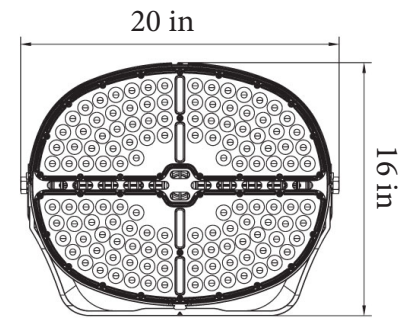

LEDSPL Series

LED Sport Light

Fixture Type:

Project Name

Location:

Date:

Features

- Heavy duty die-cast aluminum housing with UV stabilized polyester powder paint finish.
- Dynamic thermal management design that maximizes heat dissipation.
- Built in surge suppression with Max 20KV.
- NEMA 4HX4V distribution.
- 0-10V dimming driver.
- Low glare shields and laser aiming included.
- Adjustable trunnion mount.
- Optional 2 3/8" Yoke mount adaptor.

Dimensions

Product Performance Standard

Size	15 x 20 x 16 inch	Power Factor	90%
Weight	45 lb	Life Span	50,000 Hrs
IP Rate	IP65	Dimmable	0-10V Dimmable
Color Temp	4000K/5000K	Efficacy	Up to 146 lm/W
CRI	70	Warranty	10 Years
Input Voltage	200-480V	Ambient Operation Temperature	-40C° (-40°F) ~ 55C° (131°F)

SPL-TRSPA

= Yoke Mount Adaptor

Note: 1. Standard CCT is 5000K, optional 4000K is special order, consult factory for availability.

LEDSPL Series

LED Sport Light

Fixture Type:

Project Name

Location:

- SKU: SPL-TRSPA
- Provided to apply the fixture on a 2 3/8" tenon for easy installation.