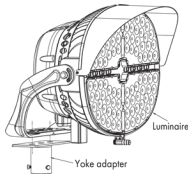

LEDSPL Series

LED Sport Light

Fixture Type:

Project Name

Location:

Date:

Product Information

		4000K		5000K	
WATTAGE	EPA	LUMEN	EFFICACY	LUMEN	EFFICACY
505W	1.8911	68,690lm	138 lm/W	70,000lm	139 lm/W
600W	1.8911	82,000lm	137lm/W	82,000lm	137lm/W

Optional Accessories

Yoke Adaptor

- SKU: SPL-TRSPA
- Provided to apply the fixture on a 2 3/8" tenon for easy installation.