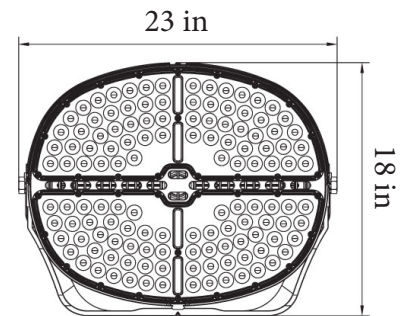

LEDL SPL Series

LED Sport Light

Fixture Type:

Project Name

Location:

Date:

Features

- Heavy duty die-cast aluminum housing with UV stabilized polyester powder paint finish
- Dynamic thermal management design that maximizes heat dissipation
- Built in surge suppression
- NEMA 4HX4V standard distribution, optional 3H X 3V distribution available
- 0-10V dimming driver
- Low glare shields and laser aiming included
- Adjustable trunnion mount, optional 2 3/8" Yoke mount adaptor

Product Performance Standard

Size	15 x 20 x 16 inch	Power Factor	90%
Weight	45 lb	Life Span	50,000 Hrs
IP Rate	IP65	Dimmable	1-10V Dimmable
Color Temp	4000K/5000K/5700K	Efficacy	Up to 142 lm/W
CRI	70	Warranty	10 Years
Input Voltage	200-480V	Ambient Operation Temperature	-40C° (-40°F) ~ 55C° (131°F)

Dimensions

Ordering Guide

Example: LEDL SPL 850W 50K

Fixture Type	Wattage	² Color Temp.	Voltage	¹ Distribution	Optional Accessories
LEDL SPL	1850 W	40K = 4000K 50K = 5000K 57K = 5700K	UHV =200-480V	Blank = 4H X 4V 3H3V = 3H X 3V	Blank = No accessories SPL-TRSPA = Yoke Mount Adaptor

- Notes:** 1. 4H X 4V is standard distribution lens, optional 3H X 3V distribution lens, consult factory for availability.
2. Standard CCT is 5700K, optional 4000K and 5000K is special order, consult factory for availability.