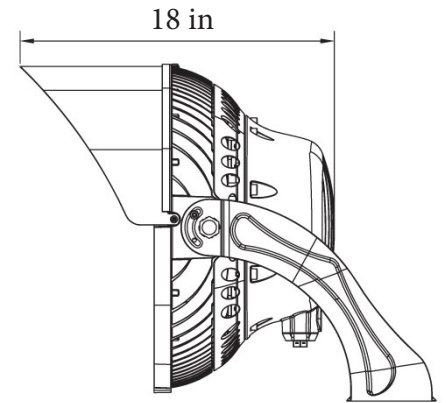

LEDL SPL Series

LED Sport Light

Fixture Type:

Project Name

Location:

Date:

Features

- Heavy duty die-cast aluminum housing with UV stabilized polyester powder paint finish
- Dynamic thermal management design that maximizes heat dissipation
- Built in surge suppression
- NEMA 4HX4V standard distribution, optional 3H X 3V distribution available
- 0-10V dimming driver
- Low glare shields and laser aiming included
- Adjustable trunnion mount, optional 2 3/8" Yoke mount adaptor

Product Performance Standard

Size	15 x 20 x 16 inch	Power Factor	90%
Weight	45 lb	Life Span	50,000 Hrs
IP Rate	IP65	Dimmable	1-10V Dimmable
Color Temp	4000K/5000K/5700K	Efficacy	Up to 142 lm/W
CRI	70	Warranty	10 Years
Input Voltage	200-480V	Ambient Operation Temperature	-40C° (-40°F) ~ 55C° (131°F)

Dimensions

Ordering Guide

Example: LEDL SPL 850W 50K

Fixture Type	Wattage	² Color Temp.	Voltage	¹ Distribution	Optional Accessories
LEDL SPL	1850 W	40K = 4000K 50K = 5000K 57K = 5700K	UHV =200-480V	Blank = 4H X 4V 3H3V = 3H X 3V	Blank = No accessories SPL-TRSPA = Yoke Mount Adaptor