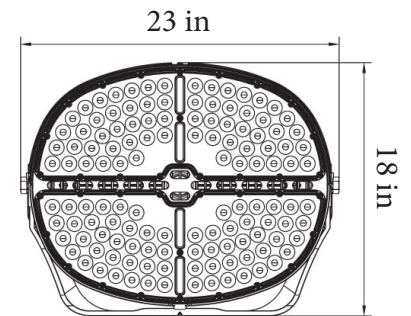

LEDL SPL Series

LED Sport Light

Fixture Type:

Project Name

Location:

Date:

Features

- Heavy duty die-cast aluminum housing with UV stabilized polyester powder paint finish
- Dynamic thermal management design that maximizes heat dissipation
- Built in surge suppression with Max. 20KV
- NEMA 4HX4V standard distribution, optional 3H X 3V distribution available
- 0-10V dimming driver
- Low glare shields and laser aiming included
- Adjustable trunnion mount, optional 2 3/8" Yoke mount adaptor

Product Performance Standard

Size	15 x 20 x 16 inch	Power Factor	90%
Weight	45 lb	Life Span	50,000 Hrs
IP Rate	IP65	Dimmable	1-10V Dimmable
Color Temp	4000K/5000K/5700K	Efficacy	Up to 142 lm/W
CRI	70	Warranty	10 Years
Input Voltage	200-480V	Ambient Operation Temperature	-40C° (-40°F) ~ 55C° (131°F)

Dimensions

Ordering Guide

Example: LEDL SPL 850W 50K

Fixture Type	Wattage	² Color Temp.	Voltage	¹ Distribution	Optional Accessories
LEDL SPL	1850 W	40K = 4000K 50K = 5000K 57K = 5700K	UHV =200-480V	Blank = 4H X 4V 3H3V = 3H X 3V	Blank = No accessories SPL-TRSPA = Yoke Mount Adaptor

- Notes:** 1. 4H X 4V is standard distribution lens, optional 3H X 3V distribution lens, consult factory for availability.
2. Standard CCT is 5700K, optional 4000K and 5000K is special order, consult factory for availability.