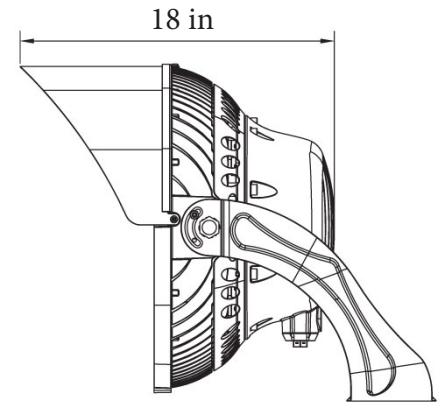

LEDL SPL Series

LED Sport Light

Fixture Type:

Project Name

Location:

Date:

Features

- Heavy duty die-cast aluminum housing with UV stabilized polyester powder paint finish
- Dynamic thermal management design that maximizes heat dissipation
- Built in surge suppression with Max. 20KV
- NEMA 4HX4V standard distribution, optional 3H X 3V distribution available
- 0-10V dimming driver
- Low glare shields and laser aiming included
- Adjustable trunnion mount, optional 2 3/8" Yoke mount adaptor

Product Performance Standard

Size	15 x 20 x 16 inch	Power Factor	90%
Weight	45 lb	Life Span	50,000 Hrs
IP Rate	IP65	Dimmable	1-10V Dimmable
Color Temp	4000K/5000K/5700K	Efficacy	Up to 142 lm/W
CRI	70	Warranty	10 Years
Input Voltage	200-480V	Ambient Operation Temperature	-40C° (-40°F) ~ 55C° (131°F)

Dimensions

Ordering Guide

Example: LEDL SPL 850W 50K

Fixture Type	Wattage	² Color Temp.	Voltage	¹ Distribution	Optional Accessories
LEDL SPL	1850 W	40K = 4000K 50K = 5000K 57K = 5700K	UHV =200-480V	Blank = 4H X 4V 3H3V = 3H X 3V	Blank = No accessories SPL-TRSPA = Yoke Mount Adaptor