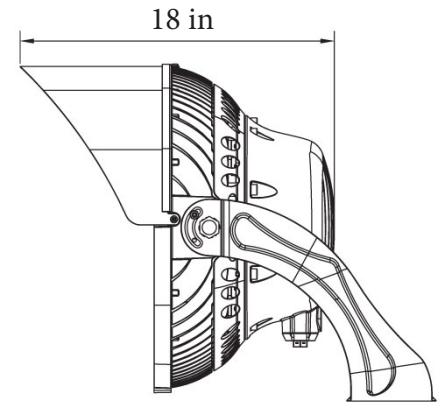

LEDLSPL Series

LED Sport Light

Fixture Type:

Project Name

Location:

Date:

Features

- Heavy duty die-cast aluminum housing with UV stabilized polyester powder paint finish
- Dynamic thermal management design that maximizes heat dissipation
- Built in surge suppression
- NEMA 4HX4V standard distribution, optional 3H X 3V distribution available
- 0-10V dimming driver
- Low glare shields and laser aiming included
- Adjustable trunnion mount, optional 2 3/8" Yoke mount adaptor

Product Performance Standard

Size	15 x 20 x 16 inch	Power Factor	90%
Weight	45 lb	Life Span	50,000 Hrs
IP Rate	IP65	Dimmable	1-10V Dimmable
Color Temp	4000K/5000K	Efficacy	Up to 142 lm/W
CRI	70	Warranty	10 Years
Input Voltage	120-277V or 277-480V	Ambient Operation Temperature	-40C° (-40°F) ~ 55C° (131°F)

Dimensions

Ordering Guide

Example: LEDLSPL 850W 50K

Fixture Type	Wattage	Color Temp.	Voltage	Distribution	Optional Accessories
LEDLSPL	1850 W	40K = 4000K 50K = 5000K 57K = 5700K	Blank = 120-277V HV = 277-480V	Blank = 4H X 4V 3H3V = 3H X 3V	Blank = No accessories SPL-TRSPA = Yoke Mount Adaptor

Notes: 1. 4H X 4V is standard distribution lens, optional 3H X 3V distribution lens, consult factory for availability.

LEDLSPL Series

LED Sport Light

Fixture Type:

Project Name

Location:

Date:

Product Information