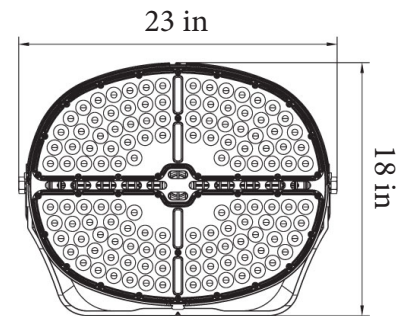

LEDLSPL Series

LED Sport Light

Fixture Type:

Project Name

Location:

Date:

Features

- Heavy duty die-cast aluminum housing with UV stabilized polyester powder paint finish
- Dynamic thermal management design that maximizes heat dissipation
- Built in surge suppression
- NEMA 4HX4V standard distribution, optional 3H X 3V distribution available
- 0-10V dimming driver
- Low glare shields and laser aiming included
- Adjustable trunnion mount, optional 2 3/8" Yoke mount adaptor

Product Performance Standard

Size	15 x 20 x 16 inch	Power Factor	90%
Weight	45 lb	Life Span	50,000 Hrs
IP Rate	IP65	Dimmable	1-10V Dimmable
Color Temp	4000K/5000K	Efficacy	Up to 142 lm/W
CRI	70	Warranty	10 Years
Input Voltage	120-277V or 277-480V	Ambient Operation Temperature	-40C° (-40°F) ~ 55C° (131°F)

Dimensions

Ordering Guide

Example: LEDLSPL 850W 50K

Fixture Type	Wattage	Color Temp.	Voltage	Distribution	Optional Accessories
LEDLSPL	1850 W	40K = 4000K 50K = 5000K 57K = 5700K	Blank = 120-277V HV = 277-480V	Blank = 4H X 4V 3H3V = 3H X 3V	Blank = No accessories SPL-TRSPA = Yoke Mount Adaptor

Notes: 1. 4H X 4V is standard distribution lens, optional 3H X 3V distribution lens, consult factory for availability.

LEDLSPL Series

LED Sport Light

Fixture Type:

Project Name

Location:

Date:

Product Information