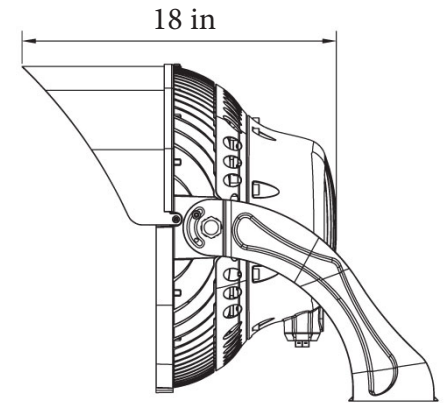

LEDLSPL Series

LED Sport Light

Fixture Type:

Project Name

Location:

Date:

Features

- Heavy duty die-cast aluminum housing with UV stabilized polyester powder paint finish
- Dynamic thermal management design that maximizes heat dissipation
- Built in surge suppression
- NEMA 4HX4V standard distribution, optional 3H X 3V distribution available
- 0-10V dimming driver
- Low glare shields and laser aiming included
- Adjustable trunnion mount, optional 2 3/8" Yoke mount adaptor

Product Performance Standard

Size	15 x 20 x 16 inch	Power Factor	90%
Weight	45 lb	Life Span	50,000 Hrs
IP Rate	IP65	Dimmable	1-10V Dimmable
Color Temp	4000K/5000K	Efficacy	Up to 142 lm/W
CRI	70	Warranty	10 Years
Input Voltage	120-277V or 277-480V	Ambient Operation Temperature	-40C° (-40°F) ~ 55C° (131°F)

Dimensions

Ordering Guide

Example: LEDLSPL 850W 50K

Fixture Type	Wattage	Color Temp.	Voltage	Distribution	Optional Accessories
LEDLSPL	1850 W	40K = 4000K 50K = 5000K 57K = 5700K	Blank = 120-277V HV = 277-480V	Blank = 4H X 4V 3H3V = 3H X 3V	Blank = No accessories SPL-TRSPA = Yoke Mount Adaptor

Notes: 1. 4H X 4V is standard distribution lens, optional 3H X 3V distribution lens, consult factory for availability.

LEDLSPL Series

LED Sport Light

Fixture Type:

Project Name

Location:

Date:

Product Information