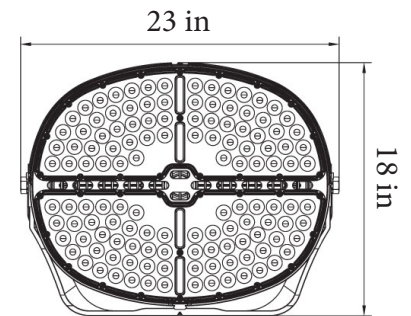

LEDLSPL Series

LED Sport Light

Fixture Type:

Project Name

Location:

Date:

Features

- Heavy duty die-cast aluminum housing with UV stabilized polyester powder paint finish
- Dynamic thermal management design that maximizes heat dissipation
- Built in surge suppression
- NEMA 4HX4V standard distribution, optional 3H X 3V distribution available
- 0-10V dimming driver
- Low glare shields and laser aiming included
- Adjustable trunnion mount, optional 2 3/8" Yoke mount adaptor

Product Performance Standard

Size	15 x 20 x 16 inch	Power Factor	90%
Weight	45 lb	Life Span	50,000 Hrs
IP Rate	IP65	Dimmable	1-10V Dimmable
Color Temp	4000K/5000K	Efficacy	Up to 142 lm/W
CRI	70	Warranty	10 Years
Input Voltage	120-277V or 277-480V	Ambient Operation Temperature	-40C° (-40°F) ~ 55C° (131°F)

Dimensions

Ordering Guide

Example: LEDLSPL 850W 50K

Fixture Type	Wattage	Color Temp.	Voltage	Distribution	Optional Accessories
LEDLSPL	1850 W	40K = 4000K 50K = 5000K 57K = 5700K	Blank = 120-277V HV = 277-480V	Blank = 4H X 4V 3H3V = 3H X 3V	Blank = No accessories SPL-TRSPA = Yoke Mount Adaptor

Notes: 1. 4H X 4V is standard distribution lens, optional 3H X 3V distribution lens, consult factory for availability.

LEDLSPL Series

LED Sport Light

Fixture Type:

Project Name

Location:

Date:

Product Information