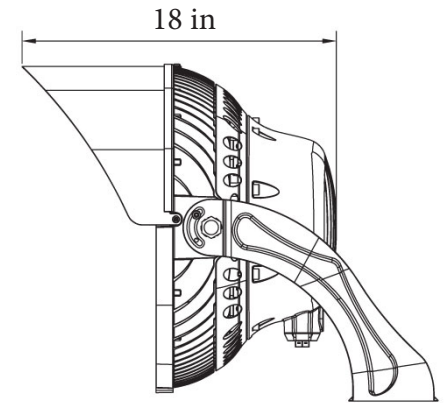

## Product Performance Standard

<b>Size</b>	15 x 20 x 16 inch	<b>Power Factor</b>	90%
<b>Weight</b>	45 lb	<b>Life Span</b>	50,000 Hrs
<b>IP Rate</b>	IP65	<b>Dimmable</b>	1-10V Dimmable
<b>Color Temp</b>	4000K/5000K	<b>Efficacy</b>	Up to 142 lm/W
<b>CRI</b>	70	<b>Warranty</b>	10 Years
<b>Input Voltage</b>	120-277V or 277-480V	<b>Ambient Operation Temperature</b>	-40C° (-40°F) ~ 55C° (131°F)

## Dimensions