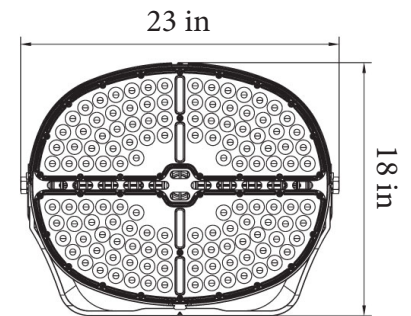

## Features

- Heavy duty die-cast aluminum housing with UV stabilized polyester powder paint finish
- Dynamic thermal management design that maximizes heat dissipation
- Built in surge suppression
- NEMA 4HX4V standard distribution, optional 3H X 3V distribution available
- 0-10V dimming driver
- Low glare shields and laser aiming included
- Adjustable trunnion mount, optional 2 3/8" Yoke mount adaptor

## Product Performance Standard

<b>Size</b>	15 x 20 x 16 inch	<b>Power Factor</b>	90%
<b>Weight</b>	45 lb	<b>Life Span</b>	50,000 Hrs
<b>IP Rate</b>	IP65	<b>Dimmable</b>	1-10V Dimmable
<b>Color Temp</b>	4000K/5000K	<b>Efficacy</b>	Up to 142 lm/W
<b>CRI</b>	70	<b>Warranty</b>	10 Years
<b>Input Voltage</b>	120-277V or 277-480V	<b>Ambient Operation Temperature</b>	-40C° (-40°F) ~ 55C° (131°F)

## Dimensions

**Notes:** 1. 4H X 4V is standard distribution lens, optional 3H X 3V distribution lens, consult factory for availability.