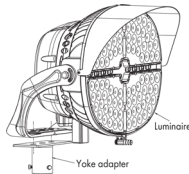

LEDLSPL Series

LED Sport Light

Fixture Type:

Project Name

Location:

Date:

Product Information

		4000K		5000K	
WATTAGE	EPA	LUMEN	EFFICACY	LUMEN	EFFICACY
850W	2.5471	117,300 lm	138 lm/W	118,000 lm	139 lm/W

Optional Accessories

Yoke Adaptor

- SKU: SPL-TRSPA
- Provided to apply the fixture on a 2 3/8" tenon for easy installation.

For the accessories detail, please visit www.lironlighting.com/product_categories/add-on-accessories