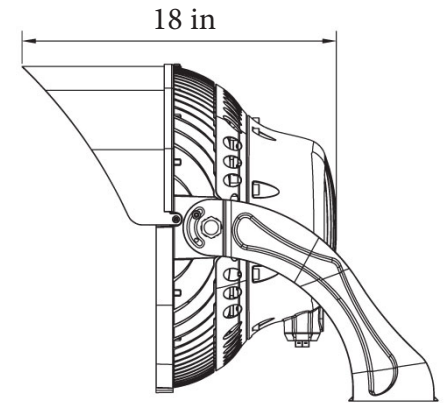

LEDL SPL Series

LED Sport Light

Fixture Type:

Project Name

Location:

Date:

Features

- Heavy duty die-cast aluminum housing with UV stabilized polyester powder paint finish
- Dynamic thermal management design that maximizes heat dissipation
- Built in surge suppression with Max. 20KV
- NEMA 4HX4V standard distribution, optional 3H X 3V distribution available
- 0-10V dimming driver
- Low glare shields and laser aiming included
- Adjustable trunnion mount, optional 2 3/8" Yoke mount adaptor

Product Performance Standard

Size	15 x 20 x 16 inch	Power Factor	90%
Weight	45 lb	Life Span	50,000 Hrs
IP Rate	IP65	Dimmable	0-10V Dimmable
Color Temp	4000K/5000K/5700K	Efficacy	Up to 142 lm/W
CRI	70	Warranty	10 Years
Input Voltage	200-480V	Ambient Operation Temperature	-40C° (-40°F) ~ 55C° (131°F)

Dimensions

Ordering Guide

Example: LEDL SPL 850W 50K

Fixture Type	Wattage	² Color Temp.	Voltage	¹ Distribution	Optional Accessories
LEDL SPL	1850 W	40K = 4000K 50K = 5000K 57K = 5700K	UHV =200-480V	Blank = 4H X 4V 3H3V = 3H X 3V	Blank = No accessories SPL-TRSPA = Yoke Mount Adaptor