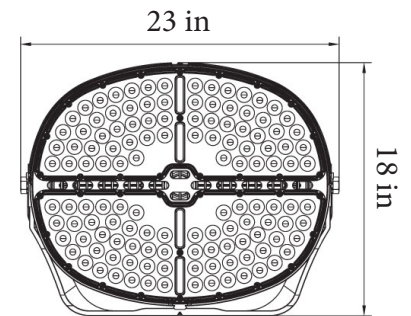

LEDL SPL Series

LED Sport Light

Fixture Type:

Project Name

Location:

Date:

Features

- Heavy duty die-cast aluminum housing with UV stabilized polyester powder paint finish
- Dynamic thermal management design that maximizes heat dissipation
- Built in surge suppression with Max. 20KV
- NEMA 4HX4V standard distribution, optional 3H X 3V distribution available
- 0-10V dimming driver
- Low glare shields and laser aiming included
- Adjustable trunnion mount, optional 2 3/8" Yoke mount adaptor

Product Performance Standard

Size	15 x 20 x 16 inch	Power Factor	90%
Weight	45 lb	Life Span	50,000 Hrs
IP Rate	IP65	Dimmable	0-10V Dimmable
Color Temp	4000K/5000K/5700K	Efficacy	Up to 142 lm/W
CRI	70	Warranty	10 Years
Input Voltage	200-480V	Ambient Operation Temperature	-40C° (-40°F) ~ 55C° (131°F)

Dimensions

Ordering Guide

Example: LEDL SPL 850W 50K

Fixture Type	Wattage	² Color Temp.	Voltage	¹ Distribution	Optional Accessories
LEDL SPL	1850 W	40K = 4000K 50K = 5000K 57K = 5700K	UHV =200-480V	Blank = 4H X 4V 3H3V = 3H X 3V	Blank = No accessories SPL-TRSPA = Yoke Mount Adaptor

Notes: 1. 4H X 4V is standard distribution lens, optional 3H X 3V distribution lens, consult factory for availability.
2. Standard CCT is 5700K, optional 4000K and 5000K is special order, consult factory for availability.