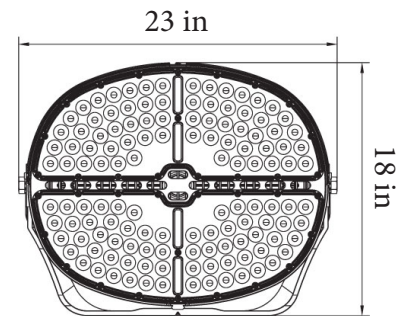

## Features

- Heavy duty die-cast aluminum housing with UV stabilized polyester powder paint finish
- Dynamic thermal management design that maximizes heat dissipation
- Built in surge suppression with Max. 20KV
- NEMA 4HX4V standard distribution equivalent to 60 degree beam angle, optional 3H x 3V equivalent to 40 degree beam angle.
- 0-10V dimming driver
- Low glare shields and laser aiming included
- Adjustable trunnion mount, optional 2 3/8" Yoke mount adaptor

## Dimensions

## Product Performance Standard

Size	15 x 20 x 16 inch	Power Factor	90%
Weight	45 lb	Life Span	50,000 Hrs
IP Rate	IP65	Dimmable	0-10V Dimmable
Color Temp	4000K/5000K/5700K	Efficacy	Up to 142 lm/W
CRI	70	Warranty	10 Years
Input Voltage	200-480V	Ambient Operation Temperature	-40C° (-40°F) ~ 55C° (131°F)

- Notes: 1. 4H X 4V is standard distribution lens(60 degree beam angle), optional 3H X 3V distribution lens(40 degree beam angle), consult factory for availability.
2. Standard CCT is 5700K, optional 4000K and 5000K is special order, consult factory for availability.