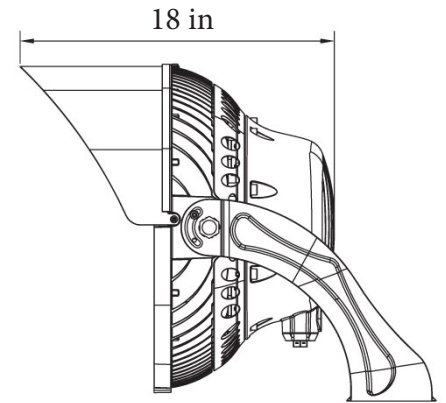

## Features

- Heavy duty die-cast aluminum housing with UV stabilized polyester powder paint finish
- Dynamic thermal management design that maximizes heat dissipation
- Built in surge suppression with Max. 20KV
- NEMA 4HX4V standard distribution equivalent to 60 degree beam angle, optional 3H x 3V equivalent to 40 degree beam angle.
- 0-10V dimming driver
- Low glare shields and laser aiming included
- Adjustable trunnion mount, optional 2 3/8" Yoke mount adaptor

## Dimensions

## Product Performance Standard

Size	15 x 20 x 16 inch	Power Factor	90%
Weight	45 lb	Life Span	50,000 Hrs
IP Rate	IP65	Dimmable	0-10V Dimmable
Color Temp	4000K/5000K/5700K	Efficacy	Up to 142 lm/W
CRI	70	Warranty	10 Years
Input Voltage	200-480V	Ambient Operation Temperature	-40C° (-40°F) ~ 55C° (131°F)