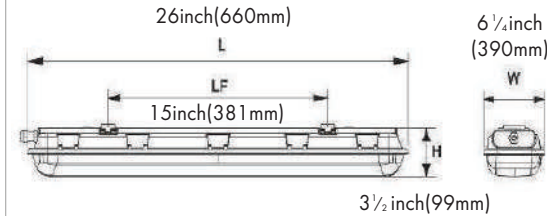

Dimension

Product Performance Standard

Size	2FT	Power Factor	≥90%
Weight	6 lb	LED lifespan	50,000 Hrs
Color Temp	4000K	Dimmable	0-10V Dimming
CRI	80	Warranty	5 Years
Input Voltage	120-277V	Ambient Operation Temperature	-40C° (-40°F) ~56C° (133°F)