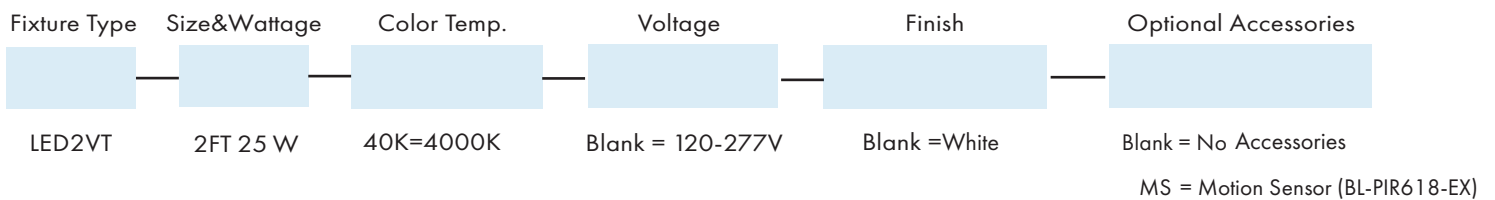

Dimension

Product Performance Standard

Size	2FT	Power Factor	≥90%
Weight	6 lb	LED lifespan	50,000 Hrs
Color Temp	4000K	Dimmable	0-10V Dimming
CRI	80	Warranty	5 Years
Input Voltage	120-277V	Ambient Operation Temperature	-40C° (-40°F) ~56C° (133°F)

Ordering Guide Example: LED2VT 4FT 45W 50K

Fixture Type:

Project Name:

Location:

Date:

Product Information

LENGTH	WATTAGE	4000K		5000K	
		LUMEN	EFFICACY	LUMEN	EFFICACY
2'	25W	3075lm	123lm/W	3125lm	125lm/W

Optional Accessories