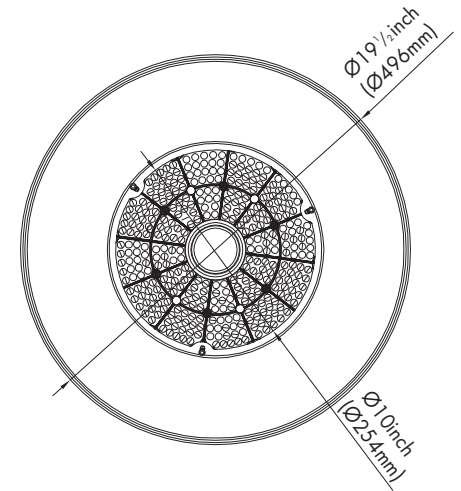

3MHB Series UFO High Bay

Fixture Type:

Project Name:

Location:

Date:

Features

- Rugged die cast aluminum housing with dark bronze polyester powder coat finish.
- Sealed design with silicone strip for use in wet location.
- Impact resistant polycarbonate lens.
- 1-10V dimming driver.
- 90 degrees beam angle.
- 5 ft power cord ,extension power cord available.
- Hook mount/pendant mount with 3/4" conduit size.
- Optional accessories motion sensor and emergency battery backup are available.

Dimension

Product Performance Standard

Size	15 1/2" L Ø19 1/2"	Power Factor	°90%
Weight	15 lb	LED lifespan	50,000 Hrs
Color Temp	4000K - 5000K	Dimmable	1-10V Dimming
CRI	80	Warranty	5 Years
Input Voltage	120-277V/347-480V	Ambient Operation Temperature	-40C° (-40°F) ~55C° (131°F)

Ordering Guide Example: LED3MHB 135W 50K

Fixture Type	Wattage	Color Temp.	Voltage	Finish	² Optional Accessories	Reflector
LED3MHB	100 W	40K=4000K	Blank = 120-277V	Blank =Dark Bronze	Blank = No Accessories	Blank = No Reflector
	135W	50K=5000K	¹ HV = 347-480V		MS = Motion Sensor (BL-PIR823-IN)	3MHB-ALU = Al uminum Reflector
	175W				EM = Emergency Battery Backup (EMBK-3MHB)	3MHB-ACRC = Acrylic Reflector
	200W					3MHB-ACRCLENS = Drop Len
						3MHB-ACRCCLAMPER=Clamper

Fixture Type:

Project Name:

Location:

Date:

Optional Reflector

Aluminum Reflector

- SKU: 3MHB-ALU
- Standard 16" diameter lens, 90 degree beam angle.

Smooth Flat Lens Reflector