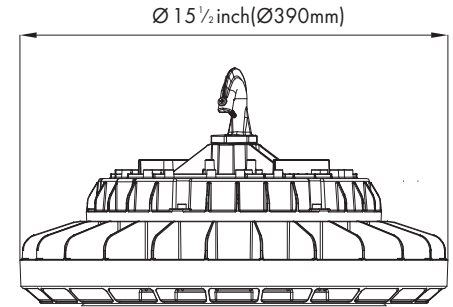

3MHB Series UFO High Bay

Fixture Type:

Project Name:

Location:

Date:

Features

- Rugged die cast aluminum housing with dark bronze polyester powder coat finish.
- Sealed design with silicone strip for use in wet location.
- Impact resistant polycarbonate lens.
- 1-10V dimming driver.
- 90 degrees beam angle.
- 5 ft power cord ,extension power cord available.
- Hook mount/pendant mount with 3/4" conduit size.
- Optional accessories motion sensor and emergency battery backup are available.

Dimension

Product Performance Standard

Size	15 1/2" L Ø19 1/2"	Power Factor	°90%
Weight	15 lb	LED lifespan	50,000 Hrs
Color Temp	4000K - 5000K	Dimmable	1-10V Dimming
CRI	80	Warranty	5 Years
Input Voltage	120-277V/347-480V	Ambient Operation Temperature	-40C° (-40°F) ~55C° (131°F)