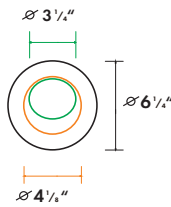

Fixture Type:

Project Name:

Location:

Date:

Optional Trim