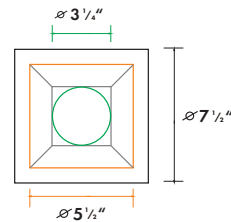

4"Round WallWasher

6"Round WallWasher

4"Square Wall

6"Square Wall

4"Square WallWasher

6"Square WallWasher

Fixture Type:

Project Name: