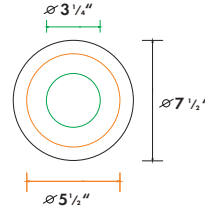

Fixture Type:

Project Name:

Location:

Date:

Optional Trim

4"Round Trim

6"Round Trim

8"Round Trim