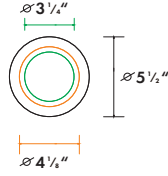

Fixture Type:

Project Name:

Location:

Date:

Optional Trim

4"Round Trim

6"Round Trim

8"Round Trim