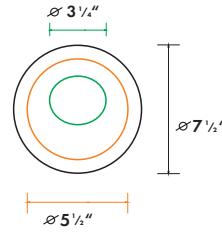

Fixture Type:

Project Name:

Location:

Date:

Optional Trim

4"Square Wall