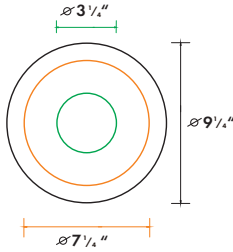

Fixture Type:

Project Name:

Location:

Date:

Optional Trim

4"Round Trim

6"Round Trim

8"Round Trim