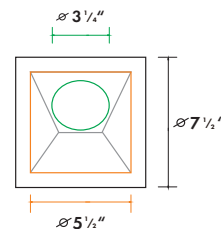

4"Round WallWasher

6"Round WallWasher

4"Square Wall

6"Square Wall

4"Square WallWasher

6"Square WallWasher

Fixture Type:

Project Name: