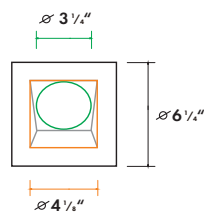

4"Round WallWasher

6"Round WallWasher

4"Square Wall

6"Square Wall

4"Square WallWasher

6"Square WallWasher

Fixture Type:

Project Name: