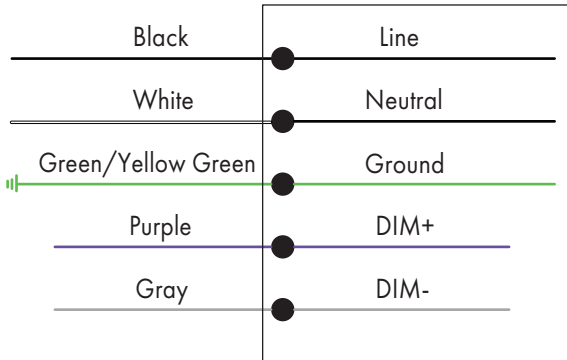

Fixture Type:

Project Name:

Location:

Date:

Wiring Diagram

CORD/ SUPPLY WIRING

LUMINAIRE

Scan the QR code or visit www.lironlighting.com/products/led2cd for the complete luminaire installation guide.

Note: