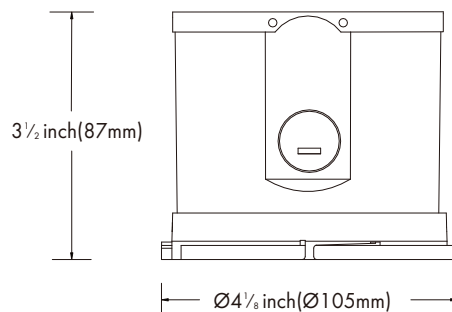

Fixture Type:

Project Name:

Location:

Date:

Features

- CCT adjustable option by dip switch (3000K, 4000K, 5000K)
- 110-277VAC Input Option
- Split design of led light engine and trim, one engine allows for seamless integration of multiple trim options
- Trim sizes: 4", 6", 8"
- Trim types: round, square and wall wash
- Simple Installation with spring-action housing clips
- Integrated J-Box for direct wire eliminated recessed can, perfect and economic solution for new construction applications.
- 5 years limited warranty

Dimension

15W/20W

Product Performance Standard

Size	3 1/2" L X 4 1/8"	Power Factor	≥90%
Weight	1 lb	LED lifespan	50,000 Hrs
Mounting	Recessed	Dimmable	1-10V Dimmable
Color Temp	3CCT/Single Color Temp.	Energy Star	YES
CRI	80	Warranty	5 Years
Input Voltage	120-277V	Ambient Operation Temperature	-40C° (-40°F) ~40C° (104°F)

Ordering Guide Example: LED2CD 15W40K

Fixture Type	Wattage	Color Temp.	Voltage	Optional Accessories	Trim Options
LED2CD	15W 20W	UT (30K/40K/50K) (Color Temp. Switchable) 30K=3000K 40K=4000K 50K=5000K	Blank = 120-277V	Blank = No Accessories EM = Emergency Battery Backup (A-EMBK8WHV-EXT) NCF=New construction frame Kit	4RT=4' Round Trim 6RT=6' Round Trim 8RT=8' Round Trim 10RT=10' Round Trim 4ST=4" Square Trim 6ST=6" Square Trim 4RWT=4" Wall Wash Round Trim 6RWT=6" Wall Wash Round Trim 4SWT=4" Wall Wash Square Trim 6SWT=6" Wall Wash Square Trim