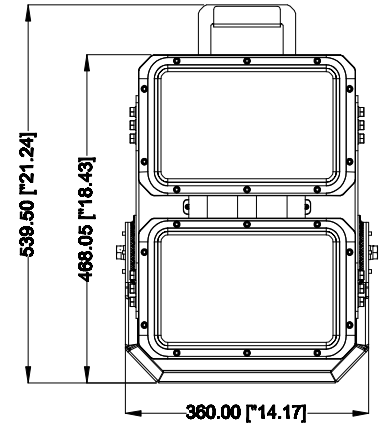

Fixture Type:

Project Name:

Location:

Date:

Features

- Heavy duty die-cast aluminum housing with UV stabilized polyester powder paint finish
- Dynamic thermal management design that maximizes heat dissipation
- Beam angle 10°/15°/30°/60°/90°/ Type II distribution
- 1-10V dimming driver
- Adjustable trunnion mount
- Optional low glare shields and aiming laser

Product Performance Standard

| | | | |
|----------------------|----------------------|--------------------------------------|--------------------------------|
| Size | 17" L X 25" W X 7" H | Power Factor | ≥90% |
| Weight | 70 lb | LED lifespan | 50,000 Hrs |
| IP RATE | IP65 | Dimmable | 1-10V Dimmable |
| Color Temp | 4000K-5000K-5700K | Beam Angle | 10°/15°/30°/60°/90°/T2 |
| CRI | 70 | Warranty | 5 Years |
| Input Voltage | 120-277V / 277-480V | Ambient Operation Temperature | -40C° (-40°F) ~55C° (131°F) |

Dimension

800W/1000W/1200W

500W

Ordering Guide Example: LEDMST 500W 40K

| Fixture Type | Wattage | Color Temp. | Voltage | Finish | Optional Accessories |
|--------------|---------|-------------|------------------|---------------|------------------------|
| LEDMST | 500W | 40K=4000K | Blank = 120-277V | Blank = Black | Blank = No Accessories |
| | 800W | 50K=5000K | HV = 277 - 480V | | GS = Glare Shield |
| | 1000W | 57K=5700K | | | LS = Laser Aiming |
| | 1200W | | | | |