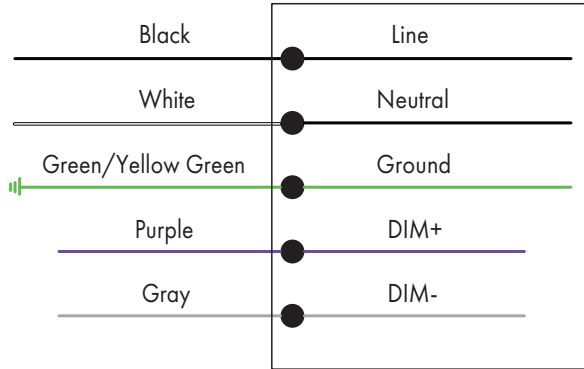

Dimension

800W/1000W/1200W

500W

Ordering Guide Example: LEDMST 500W 40K

| Fixture Type | Wattage | Color Temp. | Voltage | Finish | Optional Accessories |
|--------------|---------|-------------|------------------|---------------|------------------------|
| LEDMST | 500W | 40K=4000K | Blank = 120-277V | Blank = Black | Blank = No Accessories |
| | 800W | 50K=5000K | HV = 277 - 480V | | GS = Glare Shield |
| | 1000W | 57K=5700K | | | LS = Laser Aiming |
| | 1200W | | | | |

Fixture Type:

Project Name:

Location:

Date:

Product Information

| 10° | | | 15° | | 30° 60° 90° T2 | |
|---------|----------|----------|----------|----------|----------------|----------|
| WATTAGE | LUMEN | EFFICACY | LUMEN | EFFICACY | LUMEN | EFFICACY |
| 800W | 88000lm | 110lm/W | 96000lm | 120lm/W | 120000lm | 120lm/W |
| 1000W | 110000lm | 110lm/W | 120000lm | 120lm/W | 150000lm | 120lm/W |
| 1200W | N/A | | N/A | | 180000lm | 120lm/W |
| 500W | 55,000lm | 110lm/W | 60,000lm | 120lm/W | 75,000lm | 120lm/W |

Optional Accessories

Laser Aiming
-SKU: AIMINGLASER-MST

Glare Shield
-SKU: GLARESHIELD-MST

EPA

| WATTAGE | EPA |
|-----------|-----------------------|
| 500W | 1.814 ft ² |
| 800-1200W | 3.009 ft ² |

Fixture Type:

Project Name:

Location:

Date:

Installation Guide

CORD/ SUPPLY WIRING

LUMINAIRE

Scan the QR code or visit www.lironlighting.com/products/ledmst for the complete luminaire installation guide.

Note:
