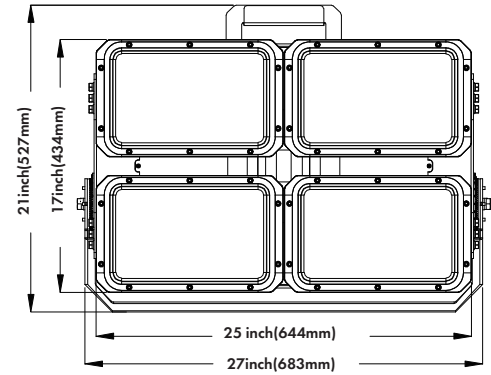

Fixture Type:

Project Name:

Location:

Date:

Features

- Heavy duty die-cast aluminum housing with UV stabilized polyester powder paint finish
- Dynamic thermal management design that maximizes heat dissipation
- Beam angle 10°/15°/30°/60°/90°/ Type II distribution
- 1-10V dimming driver
- Adjustable trunnion mount
- Optional low glare shields and aiming laser

Product Performance Standard

| | | | |
|----------------------|----------------------|--------------------------------------|--------------------------------|
| Size | 17" L X 25" W X 7" H | Power Factor | ≥90% |
| Weight | 70 lb | LED lifespan | 50,000 Hrs |
| IP RATE | IP65 | Dimmable | 1-10V Dimmable |
| Color Temp | 4000K-5000K-5700K | Beam Angle | 10°/15°/30°/60°/90°/T2 |
| CRI | 70 | Warranty | 5 Years |
| Input Voltage | 120-277V / 277-480V | Ambient Operation Temperature | -40C° (-40°F) ~55C° (131°F) |

Dimension

800W/1000W/1200W

500W

Ordering Guide Example: LEDMST 500W 40K

| Fixture Type | Wattage | Color Temp. | Voltage | Finish | Optional Accessories |
|--------------|---------|-------------|------------------|---------------|------------------------|
| LEDMST | 500W | 40K=4000K | Blank = 120-277V | Blank = Black | Blank = No Accessories |
| | 800W | 50K=5000K | HV = 277 - 480V | | GS = Glare Shield |
| | 1000W | 57K=5700K | | | LS = Laser Aiming |
| | 1200W | | | | |