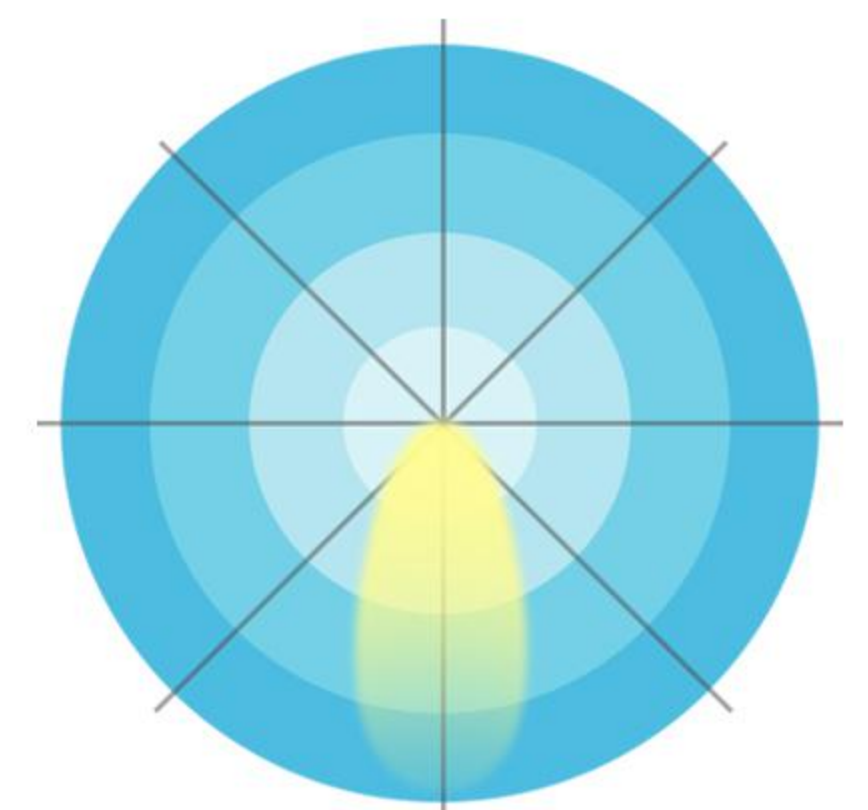

LED Landscape Series

Liron LED landscape light is more powerful than before -- available in more distribution options, additional CCT, higher lumen outputs, and with integral drivers. This luminaire has 360 max lumens, 3 distribution options, 5 color temperatures and a 12V integral driver

25°

40°

60°

Accessories

Long Cowl

Short Cowl

Performance Data:

Wattage	6W	10W
Voltage	12-24V	12-24V
Lumen Output	2600lm	3120lm
Efficacy	130lm/W	130lm/W
Color Temp.	3000K/4000K/5000K	3000K/4000K/5000K
Dimming	Non Dimmable	Non Dimmable
Ambient Operating Temp.	-4°F - 104°F	-4°F - 104°F
DLC Standard	Yes	Yes
Warranty	5 Year	5 Year
Long Cowl	Yes	Yes
Short Cowl	Yes	Yes
Ground Stake	Yes	Yes