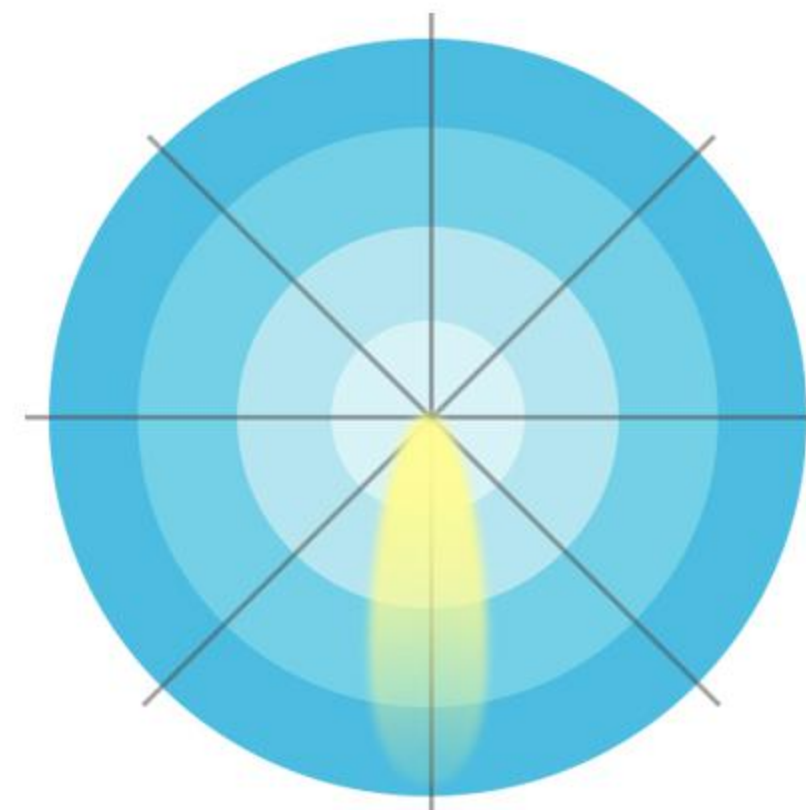

LED Landscape Series

Liron LED landscape light is more powerful than before -- available in more distribution options, additional CCT, higher lumen outputs, and with integral drivers. This luminaire has 360 max lumens, 3 distribution options, 5 color temperatures and a 12V integral driver

Quick Fact

- Premium rugged aluminum housing with UV resistant powder coat finish offers outstanding corrosion protection
- Deliver upto 650lm
- 25/40/60 degree beam angle for option
- IP 66 Rated
- 5 year warranty

25°

40°

60°

Accessories

Long Cowl

Short Cowl

Performance Data:

Wattage	6W	10W
Voltage	12-24V	12-24V
Lumen Output	2600lm	3120lm
Efficacy	130lm/W	130lm/W
Color Temp.	3000K/4000K/5000K	3000K/4000K/5000K
Dimming	Non Dimmable	Non Dimmable
Ambient Operating Temp.	-4°F - 104°F	-4°F - 104°F
DLC Standard	Yes	Yes
Warranty	5 Year	5 Year
Long Cowl	Yes	Yes
Short Cowl	Yes	Yes
Ground Stake	Yes	Yes