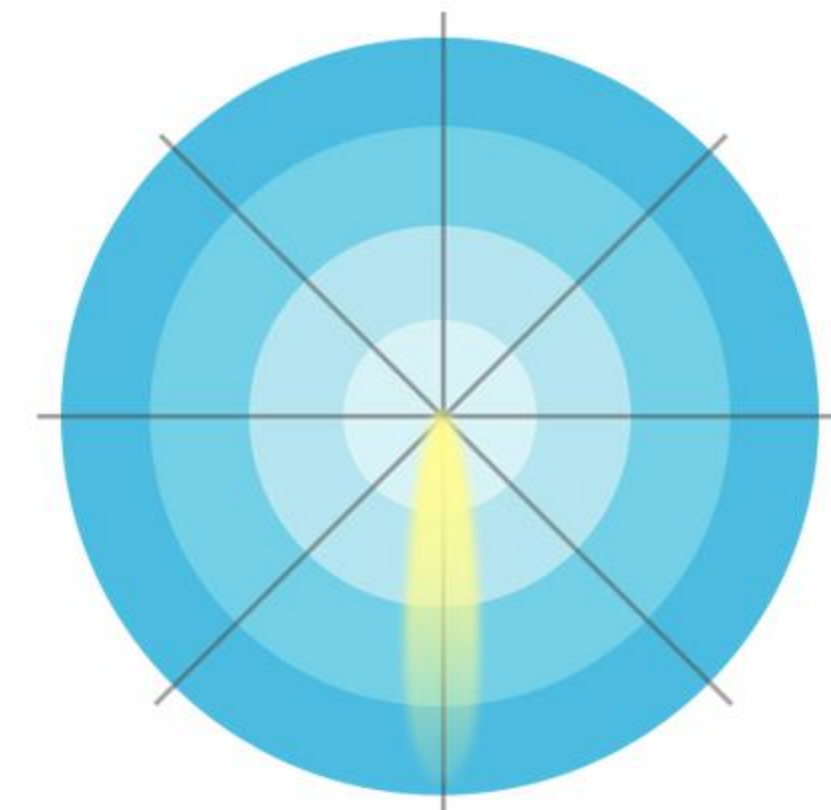

LED Landscape Series

Liron LED landscape light is more powerful than before -- available in more distribution options, additional CCT, higher lumen outputs, and with integral drivers. This luminaire has 360 max lumens, 3 distribution options, 5 color temperatures and a 12V integral driver

Quick Fact

- Premium rugged aluminum housing with UV resistant powder coat finish offers outstanding corrosion protection
- Deliver upto 650lm
- 25/40/60 degree beam angle for option
- IP 66 Rated
- 5 year warranty

25°

40°

60°

Accessories

Long Cowl

Short Cowl

Performance Data:

Wattage	6W	10W
Voltage	12-24V	12-24V
Lumen Output	2600lm	3120lm
Efficacy	130lm/W	130lm/W
Color Temp.	3000K/4000K/5000K	3000K/4000K/5000K
Dimming	Non Dimmable	Non Dimmable
Ambient Operating Temp.	-4°F - 104°F	-4°F - 104°F
DLC Standard	Yes	Yes
Warranty	5 Year	5 Year
Long Cowl	Yes	Yes
Short Cowl	Yes	Yes
Ground Stake	Yes	Yes