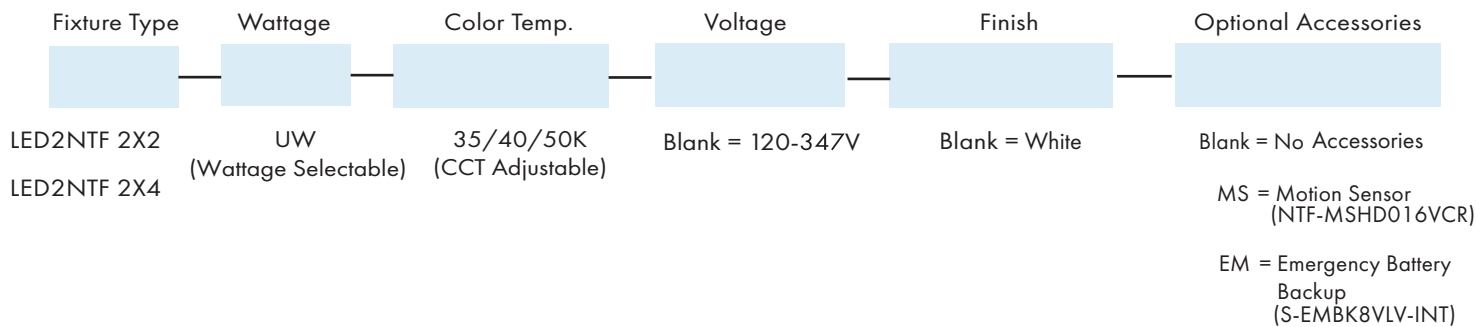

Ordering Guide Example: LED2NTFUW35/40/50K