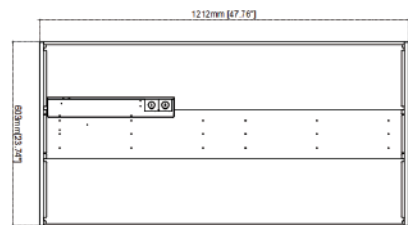

## Features

- High efficiency acrylic center lens
- Durable Cold rolled steel housing with matte white
- Ultra-thin design 2 1/8" height
- Lumen output up to 125 lm/W
- Wattage selectable and CCT adjustable
- Dimmable with compatible 0-10V dimmer
- T bar recessed mounting
- Compatible with motion sensor & emergency batte backup

## Dimension

23 4/5" X 23 4/5" X 2 1/8"

23 4/5" X 47 4/5" X 2 1/8"