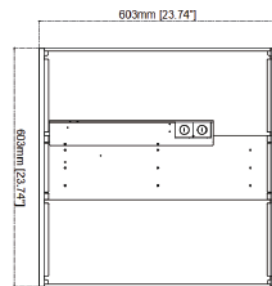

## Features

- High efficiency acrylic center lens
- Durable Cold rolled steel housing with matte white
- Ultra-thin design 2 1/8" height
- Lumen output up to 125 lm/W
- Wattage selectable and CCT adjustable
- Dimmable with compatible 0-10V dimmer
- T bar recessed mounting
- Compatible with motion sensor & emergency batte backup

## Dimension

23 4/5" X 23 4/5" X 2 1/8"

23 4/5" X 47 4/5" X 2 1/8"