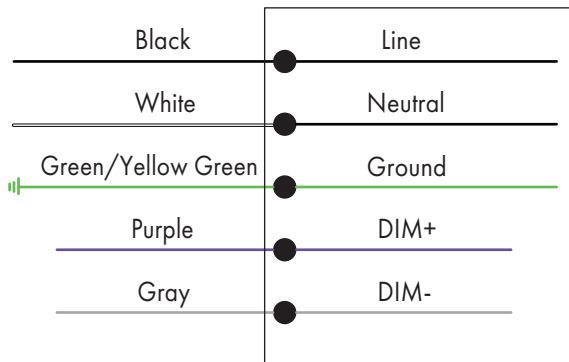

6"Square Wall Washer

Fixture Type:

Project Name:

Location:

Date:

Wiring Diagram

CORD/ SUPPLY WIRING

LUMINAIRE