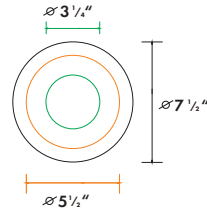

8"Round Trim