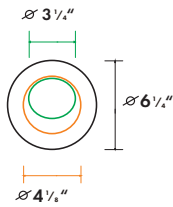

4"Round Trim

6"Round Trim

8"Round Trim

4"Round Wall Washer

6"Round Wall Washer

4"Square Wall

6"Square Wall

4"Square Wall Washer

6"Square Wall Washer

Fixture Type:

Project Name:

Location:

Date:

Wiring Diagram

CORD/ SUPPLY WIRING

LUMINAIRE