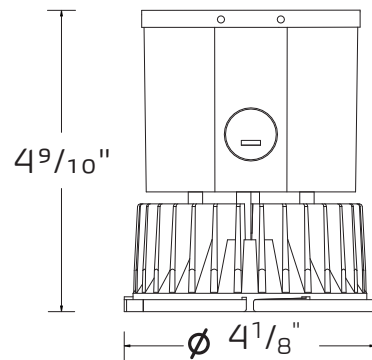

2CD Series JBox Split Downlight

Fixture Type:

Project Name:

Location:

Date:

Features

- CCT adjustable option by dip switch (3000K/3500K/4000K)
- Wattage selectable option 27W/34W/40W
- Split design of LED light engine and trim, one engine allows for seamless integration fo multiple trim option
- Aluminum reflector with white finish ring available in 4",6",8" with round,square and wall wash trim type option.
- Simple installation with spring action housing clips integrated J-box for direct wire eliminated recessed can

Dimension

40W NON IC

Product Performance Standard

Size	3 1/2" L X Ø4 1/8"	Power Factor	90%
Weight	4 lb	LED lifespan	50,000 Hrs
Mounting	Recessed	Dimmable	1-10V Dimmable
Color Temp	3CCT	Energy Star	YES
CRI	80	Warranty	5 Years
Input Voltage	120-277V	Ambient Operation Temperature	-20C° (4°F) ~40C° (104°F)

Ordering Guide

Example: LED2CD-UW3CCT-40W

Fixture Type	Wattage	Color Temp.	Max Wattage	Trim Size	Add-on Accessories
LED2CD	UW =27W/34W/40W (Wattage Selectable)	3CCT (30K/35K/40K) (Color Temp. Switchable)	40W =Maximum Wattage 40 Watts	4RT=4" Round Trim 6RT=6" Round Trim 8RT=8" Round Trim 4ST=4" Square Trim 6ST=6" Square Trim 4RWT=4" Wall Wash Round Trim 6RWT=6" Wall Wash Round 4SWT=4" Wall Wash Square Trim 6SWT=6" Wall Wash Square	Blank = No Accessories EM = Emergency Battery Backup (A-EMBK8VHV-EXT Field installed only) CDFRAME-01= Suitable for 6" round trim only CDFRAME-02= Suitable for 4" or 8" round trim only