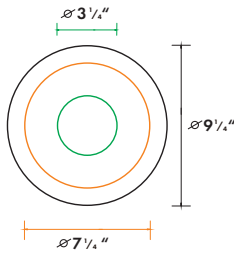

Fixture Type:

Project Name:

Location:

Date:

Optional Trim