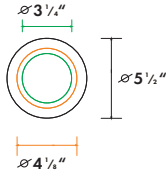

6"Round Trim