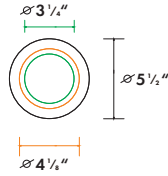

New construction frame

- SKU: CDFRAME-02
- Suitable for 4" or 8" round trim only

Fixture Type:

Project Name:

Location:

Date:

Optional Trim

4"Round Trim

6"Round Trim

8"Round Trim

4"Round WallWasher

6"Round WallWasher

4"Square Wall

6"Square Wall

4"Square WallWasher

6"Square WallWasher