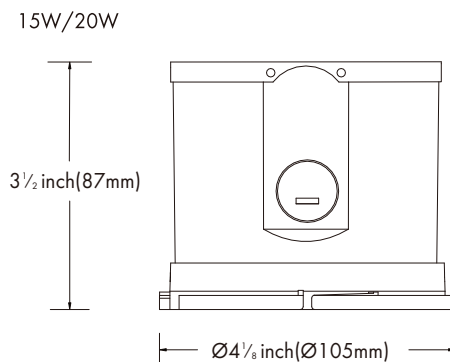

Fixture Type:

Project Name:

Location:

Date:

Features

- CCT adjustable option by dip switch (3000K, 4000K, 5000K)
- 110-277VAC Input Option
- Split design of led light engine and trim, one engine allows for seamless integration of multiple trim options
- **Aluminum reflector with white trim ring available in 4", 6" and 8"**
- Trim types: round, square and wall wash
- Simple Installation with spring-action housing clips
- Integrated J-Box for direct wire eliminated recessed can, perfect and economic solution for new construction applications.
- 5 years limited warranty
- IC rated

Dimension

IC rated

Product Performance Standard

Size	3 1/2" L X Ø4 1/8"	Power Factor	≥90%
Weight	1 lb	LED lifespan	50,000 Hrs
Mounting	Recessed	Dimmable	1-10V Dimmable
Color Temp	3CCT/Single Color Temp.	Energy Star	YES
CRI	80	Warranty	5 Years
Input Voltage	120-277V	Ambient Operation Temperature	-20C° (-4°F) ~40C° (104°F)

Ordering Guide Example: LED2CD 15W40K

Fixture Type	Wattage	Color Temp.	Voltage	Optional Accessories	Trim Options
LED2CD	15W 20W	UT (30K/40K/50K) (Color Temp. Switchable) 30K=3000K 40K=4000K 50K=5000K	Blank = 120-277V	Blank = No Accessories EM = Emergency Battery Backup (A-EMBK8WHV-EXT Field installed only) CDFRAME-01= Suitable for 6" round trim only CDFRAME-02= Suitable for 4" or 8" round trim only	4RT=4" Round Trim 6RT=6" Round Trim 8RT=8" Round Trim 4ST=4" Square Trim 6ST=6" Square Trim 4RWT=4" Wall Wash Round Trim 6RWT=6" Wall Wash Round Trim 4SWT=4" Wall Wash Square Trim 6SWT=6" Wall Wash Square Trim