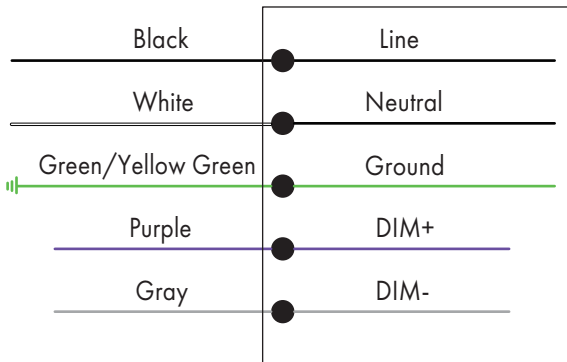

Fixture Type:

Project Name:

Location:

Date:

Wiring Diagram

CORD/ SUPPLY WIRING

LUMINAIRE

Scan the QR code or visit
www.lironlighting.com/products/led2cd
 for the complete luminaire installation guide.