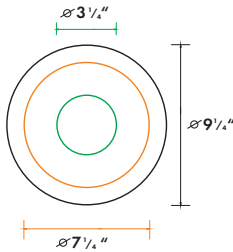

Fixture Type:

Project Name:

Location:

Date:

Optional Trim