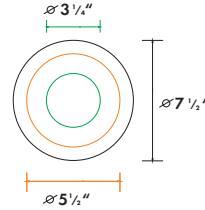

8"Round Trim