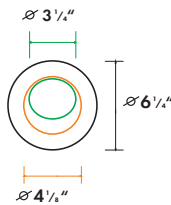

Fixture Type:

Project Name:

Location:

Date:

Optional Trim