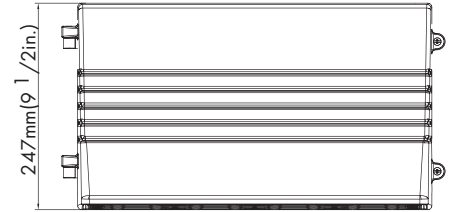

Dimension

459 mm (18 in.)

229mm(9 in.)

Product Performance Standard

Size	18" L X 9 1/2" W X 9" H	Power Factor	90%
Weight	10 lb	LED Lifespan	50,000 Hrs
IP Rate	IP65	Dimmable	Non Dimmable
Color Temp	4000K-5000K	DLC	YES
CRI	70	Warranty	5 Years
Input Voltage	120-277V / 347-480V	Ambient Operation Temperature	-40C° (-40°F) ~45C° (113°F)

Ordering Guide

Example: LEDLFCUWP 90W 40K

Fixture Type	Wattage	Color Temp.	Voltage	Finish	² Optional Accessories
LEDLFCUWP	90 W 135W	40K=4000K 50K=5000K	Blank = 120-277V HV = 347 -480V	Standard finish: Blank = Dark Bronze ¹ Premium finish: BK = Black WH = White	Blank = No Accessories PC = Photocell (-WPPC) ³ EM = Emergency Battery Backup (-A-EMBK8WLW-INT)