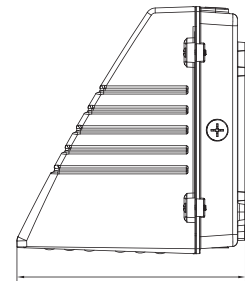

Dimension

459 mm (18 in.)

229mm(9 in.)

Product Performance Standard

Size	18" L X 9 1/2" W X 9" H	Power Factor	90%
Weight	10 lb	LED Lifespan	50,000 Hrs
IP Rate	IP65	Dimmable	Non Dimmable
Color Temp	4000K-5000K	DLC	YES
CRI	70	Warranty	5 Years
Input Voltage	120-277V / 347-480V	Ambient Operation Temperature	-40C° (-40°F) ~45C° (113°F)