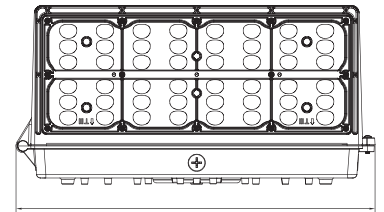

Fixture Type:

Project Name:

Location:

Date:

Features

- Rugged die cast aluminum housing
- Dark bronze powder coat finish
- Polycarbonate optical lens with UV stabilizer
- Full cutoff with zero uplight and low glare at angles
- J box or surface mounting
- Compatible with photocell, emergency battery

Dimension

459 mm (18 in.)

229mm(9 in.)

Product Performance Standard

Size	18" L X 9 1/2" W X 9" H	Power Factor	90%
Weight	10 lb	LED Lifespan	50,000 Hrs
IP Rate	IP65	Dimmable	Non Dimmable
Color Temp	4000K-5000K	DLC	YES
CRI	70	Warranty	5 Years
Input Voltage	120-277V / 347-480V	Ambient Operation Temperature	-40C° (-40°F) ~45C° (113°F)

Ordering Guide

Example: LEDLFCUWP 90W 40K

Fixture Type	Wattage	Color Temp.	Voltage	Finish	² Optional Accessories
LEDLFCUWP	90 W 135W	40K=4000K 50K=5000K	Blank = 120-277V HV = 347 -480V	Standard finish: Blank = Dark Bronze ¹ Premium finish: BK = Black WH = White	Blank = No Accessories PC = Photocell (-WPPC) ³ EM = Emergency Battery Backup (-A-EMBK8WLW-INT)