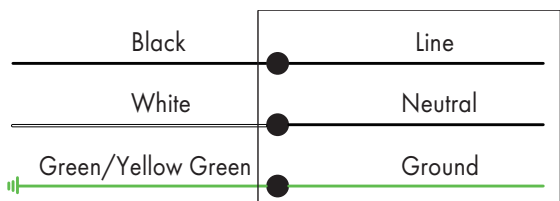

Fixture Type:

Project Name:

Location:

Date:

Product Information

4000K			5000K	
WATTAGE	LUMEN	EFFICACY	LUMEN	EFFICACY
90W	12200lm	136lm/W	12300lm	137lm/W
135W	18000lm	133lm/W	18000lm	133lm/W

Optional Accessories

Internal Photocell

-SKU: WPPC

-Internal photocell is field installed or pre-installed by request.

Internal Emergency Battery Backup

-SKU: A-EMBK8WLV-INT

-Internal battery backup is field installed or pre-installed by request.

-Delivery 1000 lumen for 90min emergency use

Only suitable for 90W

For the accessories detail, please visit www.lironlighting.com/products/add-on-accessories

Fixture Type:
Project Name:
Location:
Date:

Wiring Diagram

CORD/ SUPPLY WIRING

LUMINAIRE

Scan the QR code or visit www.lironlighting.com/products/ledlfcuwp for the complete luminaire installation guide.

Note: