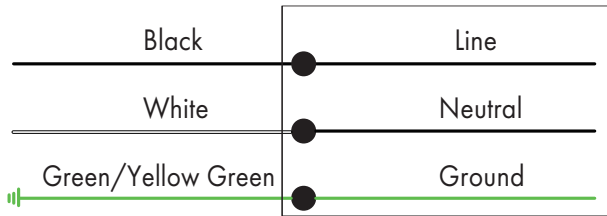

Dimension

Ordering Guide

Example: LEDCNP 27W 40K

Fixture Type	Wattage	Color Temp.	Voltage	² Finish
LEDCNP	27W	40K=4000K	Blank = 120-277V	Blank = Dark Bronze
	40W	50K=5000K	¹ HV = 347-480V	BK = Black
	60W			WH = White

Note: 1. 27W is not compatible with 347-480V input voltage.
2. Other finish color, consult factory for availability.

CNP Series Square Canopy

Fixture Type:

Project Name:

Location:

Date:

Product Information

4000K			5000K	
WATTAGE	LUMEN	EFFICACY	LUMEN	EFFICACY
27W	3750lm	130lm/W	3800lm	130lm/W
40W	5350lm	139lm/W	5450lm	141lm/W
60W	7800lm	134lm/W	8000lm	136lm/W

Fixture Type:

Project Name:

Location:

Date:

Wiring Diagram

CORD/ SUPPLY WIRING

LUMINAIRE

Scan the QR code or visit www.lironlighting.com/product/ledcnp for the complete luminaire installation guide.