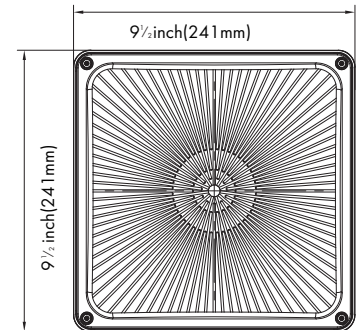

Product Performance Standard

Size	9 1/2" X 9 1/2" X 3 1/4"	Power Factor	≥90%
Weight	4 lb	LED Lifespan	50,000 Hrs
IP Rate	IP65	Dimmable	Non Dimmable
Color Temp	4000K-5000K	Photometry	Parking Garage
CRI	70	Warranty	5 Years
Input Voltage	120-277V/347-480V	Ambient Operation Temperature	-40C° (-40°F) ~45C° (113°F)

Dimension

Ordering Guide

Example: LEDCNP 27W 40K

Fixture Type	Wattage	Color Temp.	Voltage	² Finish
LEDCNP	27W	40K=4000K	Blank = 120-277V	Blank = Dark Bronze
	40W	50K=5000K	¹ HV = 347-480V	BK = Black
	60W			WH = White