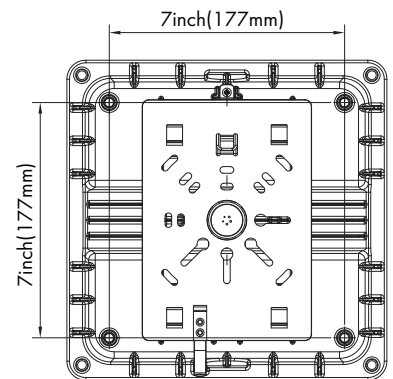

Product Performance Standard

Size	9 1/2" X 9 1/2" X 3 1/4"	Power Factor	≥90%
Weight	4 lb	LED Lifespan	50,000 Hrs
IP Rate	IP65	Dimmable	Non Dimmable
Color Temp	4000K-5000K	Photometry	Parking Garage
CRI	70	Warranty	5 Years
Input Voltage	120-277V/347-480V	Ambient Operation Temperature	-40C° (-40°F) ~45C° (113°F)

Dimension

Ordering Guide

Example: LEDCNP 27W 40K

Fixture Type	Wattage	Color Temp.	Voltage	² Finish
LEDCNP	27W	40K=4000K	Blank = 120-277V	Blank = Dark Bronze
	40W	50K=5000K	¹ HV = 347-480V	BK = Black
	60W			WH = White