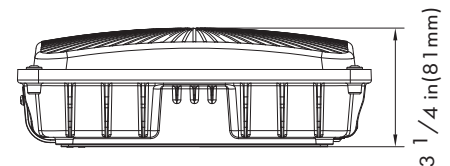

Dimension

Ordering Guide

Example: LEDCNP 27W 40K

Fixture Type	Wattage	Color Temp.	Voltage	²Finish
LEDCNP	27W	40K=4000K	Blank = 120-277V	Blank = Dark Bronze
	40W	50K=5000K	¹HV = 347-480V	BK = Black
	60W			WH = White

Note: 1. 27W is not compatible with 347-480V input voltage.
2. Other finish color, consult factory for availability.