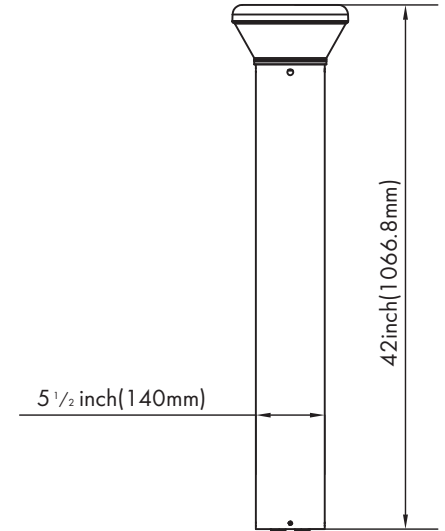

# BLR Series Landscape Bollard

**Fixture Type:**

**Project Name:**

**Location:**

**Date:**

## Dimension

## Product Performance Standard

|                      |                 |                                      |                                |
|----------------------|-----------------|--------------------------------------|--------------------------------|
| <b>Size</b>          | 42L" X 5 1/2" W | <b>Power Factor</b>                  | ≥90%                           |
| <b>Weight</b>        | 12 lb           | <b>LED Lifespan</b>                  | 50,000 Hrs                     |
| <b>IP Rate</b>       | IP65            | <b>Dimmable</b>                      | 1 - 10V Dimming                |
| <b>Color Temp</b>    | 4000K-5000K     | <b>THD</b>                           | ≤20%                           |
| <b>CRI</b>           | 80              | <b>Warranty</b>                      | 5 Years                        |
| <b>Input Voltage</b> | 120-277V        | <b>Ambient Operation Temperature</b> | -45C° (-50°F)<br>~40C° (104°F) |