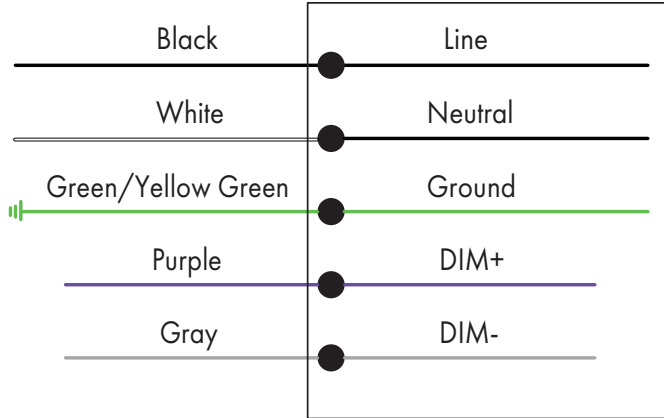

Fixture Type:

Project Name:

Location:

Date:

Wiring Diagram

CORD/ SUPPLY WIRING

LUMINAIRE

Scan the QR code or visit www.lironlighting.com/products/ledblr guide for the complete luminaire installation guide.

Note: