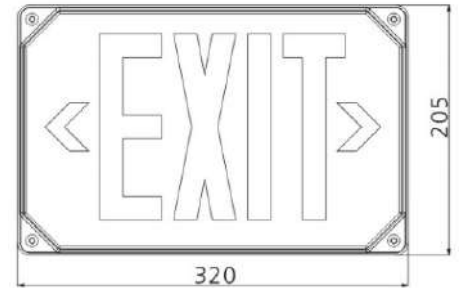

EXIT Series Red Color Wet List Exit Light

Features

- Injection-molded thermoplastic ABS housing, UL 94V-0 flame rating
- Wet location use
- Wall mount or Universal J box mounting pattern
- 120V/277VAC dual voltage operation
- Built-in 3.6V 500mAh Nickel cadmium battery for minimum 90 minutes emergency operation
- Maximum 24 hours for full recharge time
- Test switch and charge indicator

Dimensions

12 1/2" L x 8" H

Product Performance Standard

Size	12 1/2" L x 8" H	Voltage	120/277Vac
Weight	3 lb	LED Lifespan	50,000 Hrs
Mounting	Wall mount/Ceiling mount	Input Power	3W
Letter Color	Red	Battery	Nickel Cadmium
Lumen Output	8 lm	Warranty	5 Years
Packing Info	6pcs/Box	Ambient Operation Temperature	0C° (32°F) ~40C° (104°F)

Ordering Guide

Exmple : LEDEXTWL-2R

Fixture Type

Description

LEDEXTWL-2R

Wet Location, White Finish, Red Color Exit Sign, NiCard Battery, UL Listed