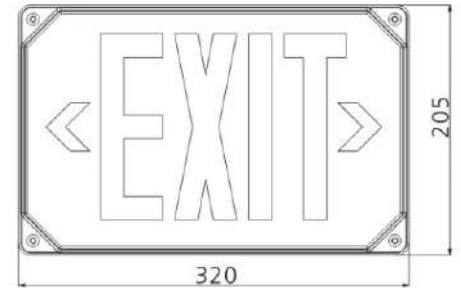

Fixture Type:

Project Name

Location:

Date:

EXIT Series Red Color Wet List Exit Light

Features

- Injection-molded thermoplastic ABS housing, UL 94V-0 flame rating
- Wet location use
- Wall mount or Universal J box mounting pattern
- 120V/277VAC dual voltage operation
- Built -in 3.6V 500mAh Nickel cadmium battery for minimum 90 minutes emergency operation
- Maximum 24 hours for full recharge time
- Test switch and charge indicator

Dimensions

12 1/2" L x 8" H

Product Performance Standard

Size	12 1/2" L x 8" H	Voltage	120/277Vac
Weight	3 lb	LED Lifespan	50,000 Hrs
Mounting	Wall mount/Ceiling mount	Input Power	3W
Letter Color	Red	Battery	Nickel Cadmium
Lumen Output	8 lm	Warranty	5 Years
Packing Info	6pcs/Box	Ambient Operation Temperature	0C° (32°F) ~40C° (104°F)

Ordering Guide

Exmple : LEDEXTWL-2R

Fixture Type

Description

LEDEXTWL-2R

Wet Location, White Finish, Red Color Exit Sign, NiCard Battery, UL Listed