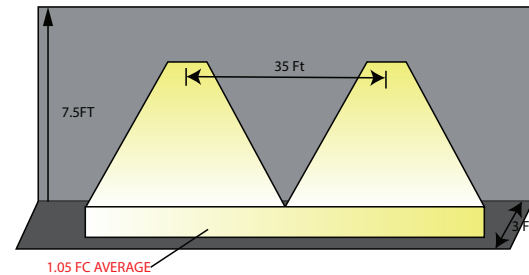

Fixture Type:

Project Name

Location:

Date:

EMC Series Wet Location Emergency Light

Features

- Wet location listed emergency light
- Poly-carbonate shield
- Injection-molded thermoplastic ABS housing, UL 94V-0 flame rating
- Easy quick installation
- Dual voltage 120 or 277V AC input
- Built-in long life 3.6V 1000mAh Nickel cadmium battery for minimum 90 minutes emergency operation
- Adjustable lamp-heads
- Provide with test switch and AC-ON indicator

Dimensions

12inch(312mm) L x 5inch(132.78mm) x 4inch(106.2mm)

Spacing Chart

Mounting Height	Illumination Level	Multiple Luminaire Spacing
7.5FT	1 FT Avg	35 FT

Product Performance Standard

Size	12"L x 5"H x 4"W	Voltage	120/277Vac
Weight	1 lb	LED Lifespan	50,000 Hrs
Mounting	Wall Mount	Input Power	2W
Color Temp	6000K	Battery	Nickel Cadmium
Luminous	Up to 400lm	Warranty	5 Years
Packing Info	6pcs/Box	Ambient Operation Temperature	0C° (32°F) ~40C° (104°F)