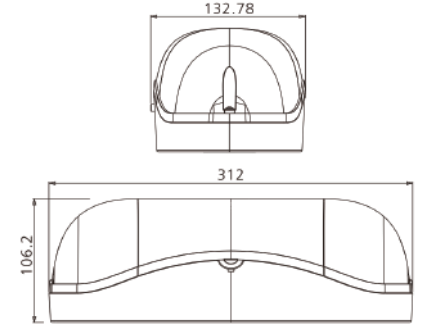

Fixture Type:

Project Name

Location:

Date:

EMC Series Wet Location Emergency Light

Features

- Wet location listed emergency light
- Poly-carbonate shield
- Injection-molded thermoplastic ABS housing, UL 94V-0 flame rating
- Easy quick installation
- Dual voltage 120 or 277V AC input
- Built-in long life 3.6V 1000mAh Nickel cadmium battery for minimum 90 minutes emergency operation
- Adjustable lamp-heads
- Provide with test switch and AC-ON indicator

Dimensions

12inch(312mm) L x 5inch(132.78mm) x 4inch(106.2mm)

Spacing Chart

Mounting Height	Illumination Level	Multiple Luminaire Spacing
7.5FT	1 FT Avg	35 FT

Product Performance Standard

Size	12"L x 5"H x 4"W	Voltage	120/277Vac
Weight	1 lb	LED Lifespan	50,000 Hrs
Mounting	Wall Mount	Input Power	2W
Color Temp	6000K	Battery	Nickel Cadmium
Luminous	Up to 400lm	Warranty	5 Years
Packing Info	6pcs/Box	Ambient Operation Temperature	0C° (32°F) ~40C° (104°F)